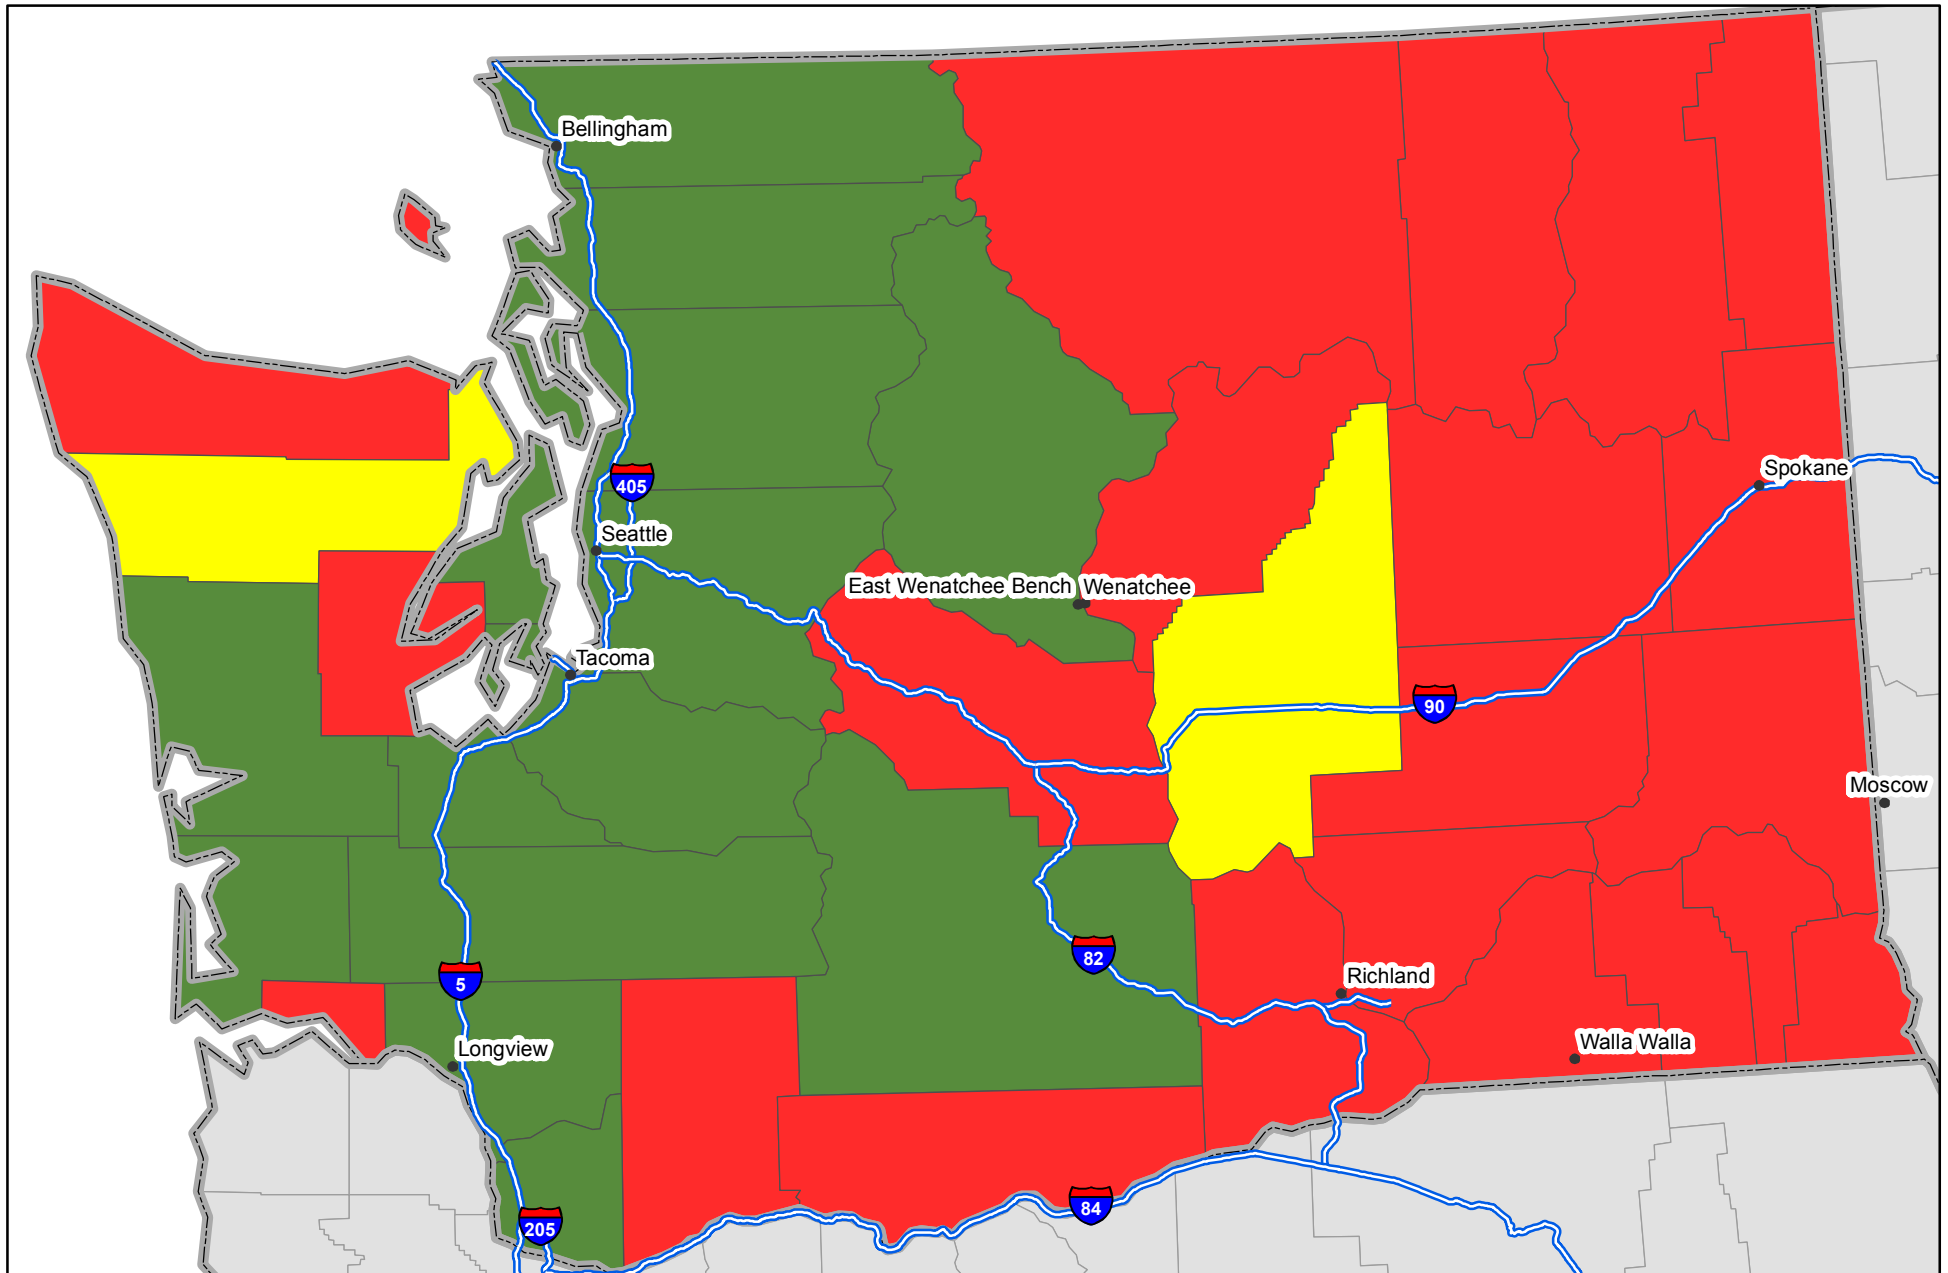

P Nutrient Balance Map

Nutrient inputs for 2007
 Nutrient removal average of 2006 - 2008
 Source: IPNI and PAQ - NuGIS Project

Washington

- Removal less than nutrient replacement
- Removal approx. equal to replacement
- Removal exceeds nutrient replacement