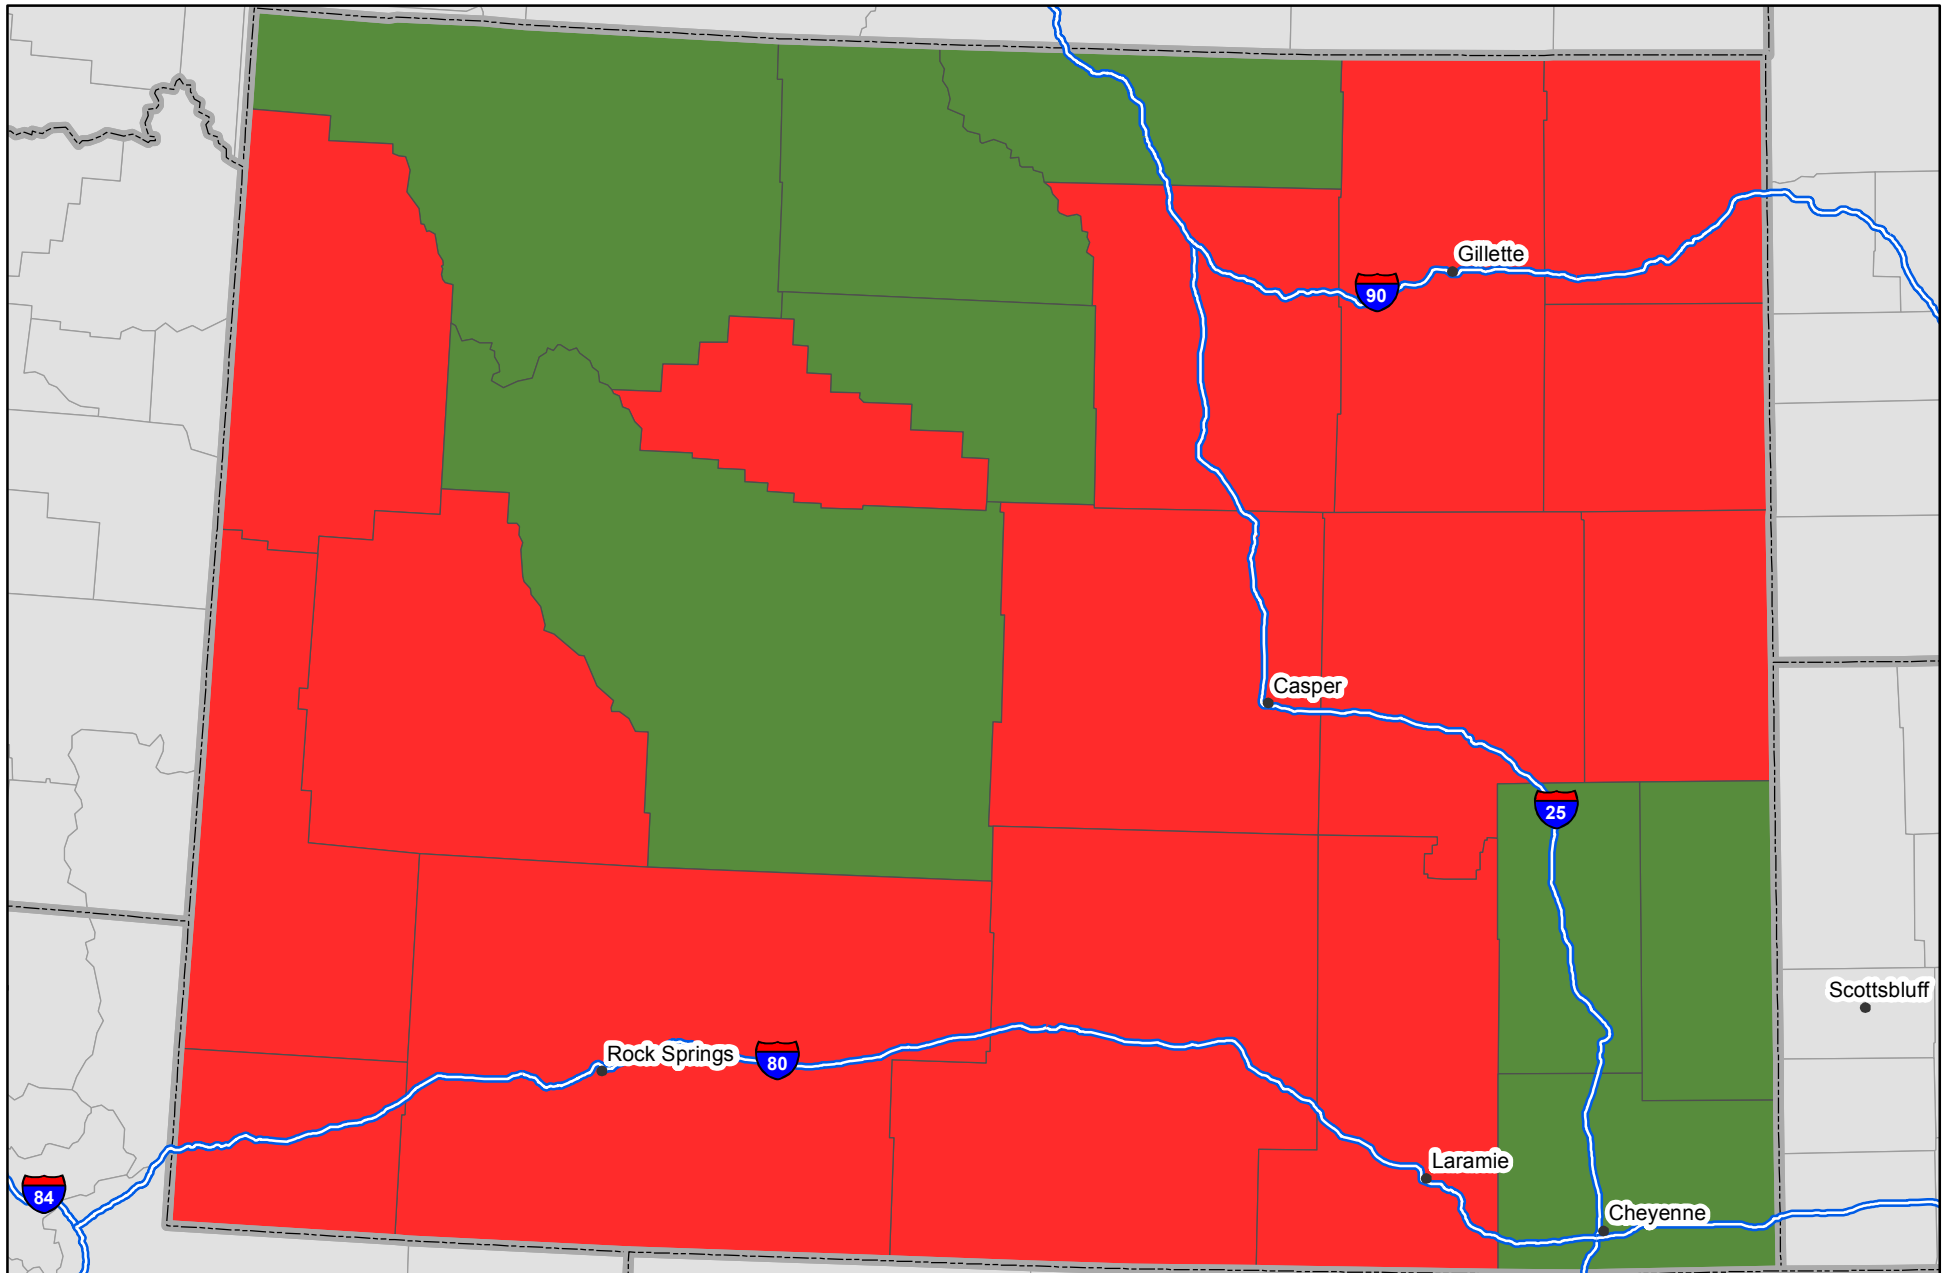

P Nutrient Balance Map

Nutrient inputs for 2007
Nutrient removal average of 2006 - 2008
Source: IPNI and PAQ - NuGIS Project

Wyoming

- Removal less than nutrient replacement
- Removal approx. equal to replacement
- Removal exceeds nutrient replacement