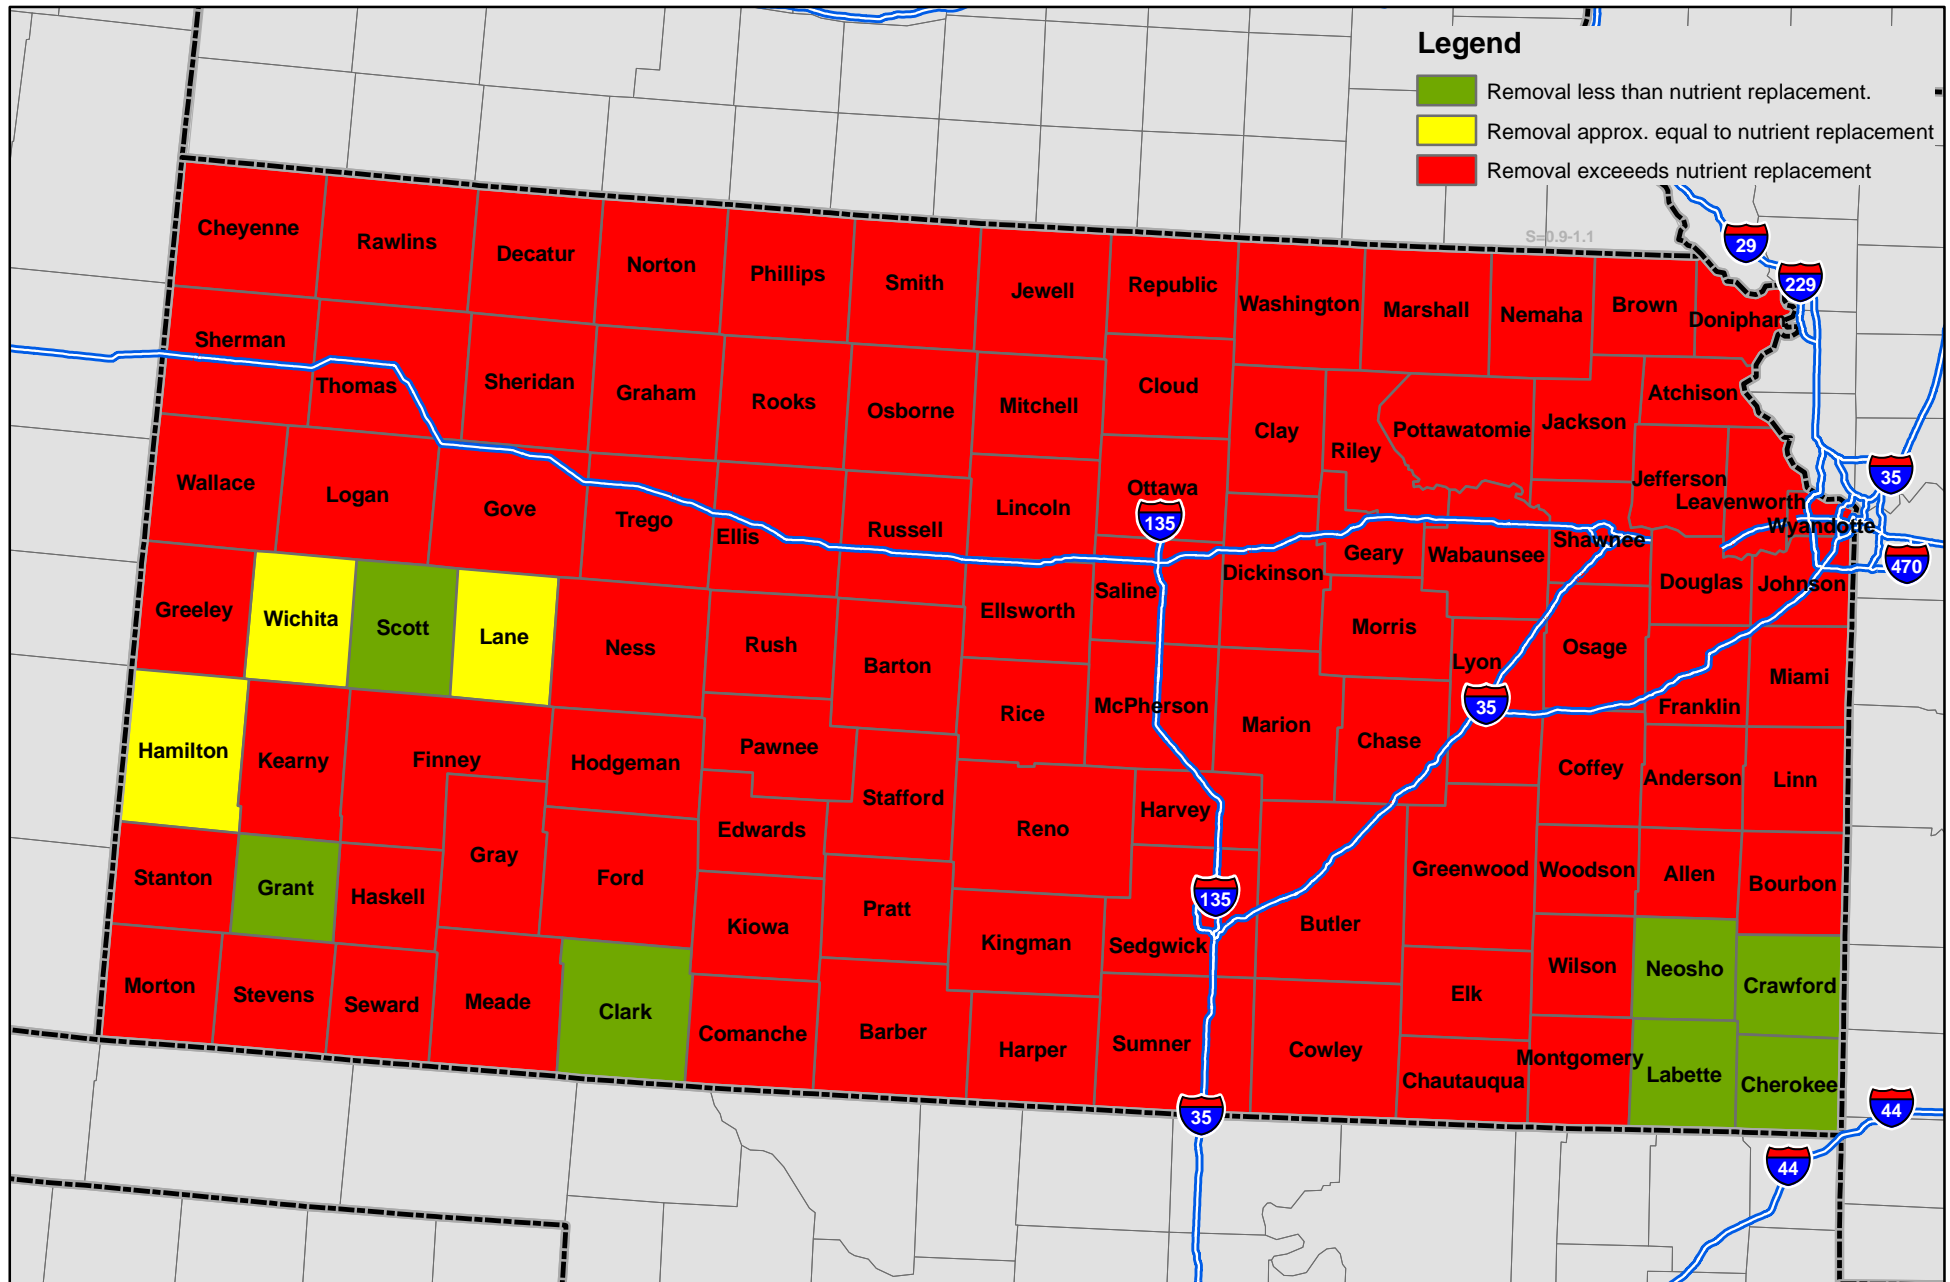

Cornbelt K Nutrient Balance Uptake Map

Nutrient inputs for 2007
Nutrient removal average of 2006, 2007, and 2008

Source: IPNI and PAQ - NuGIS Project
August 2009