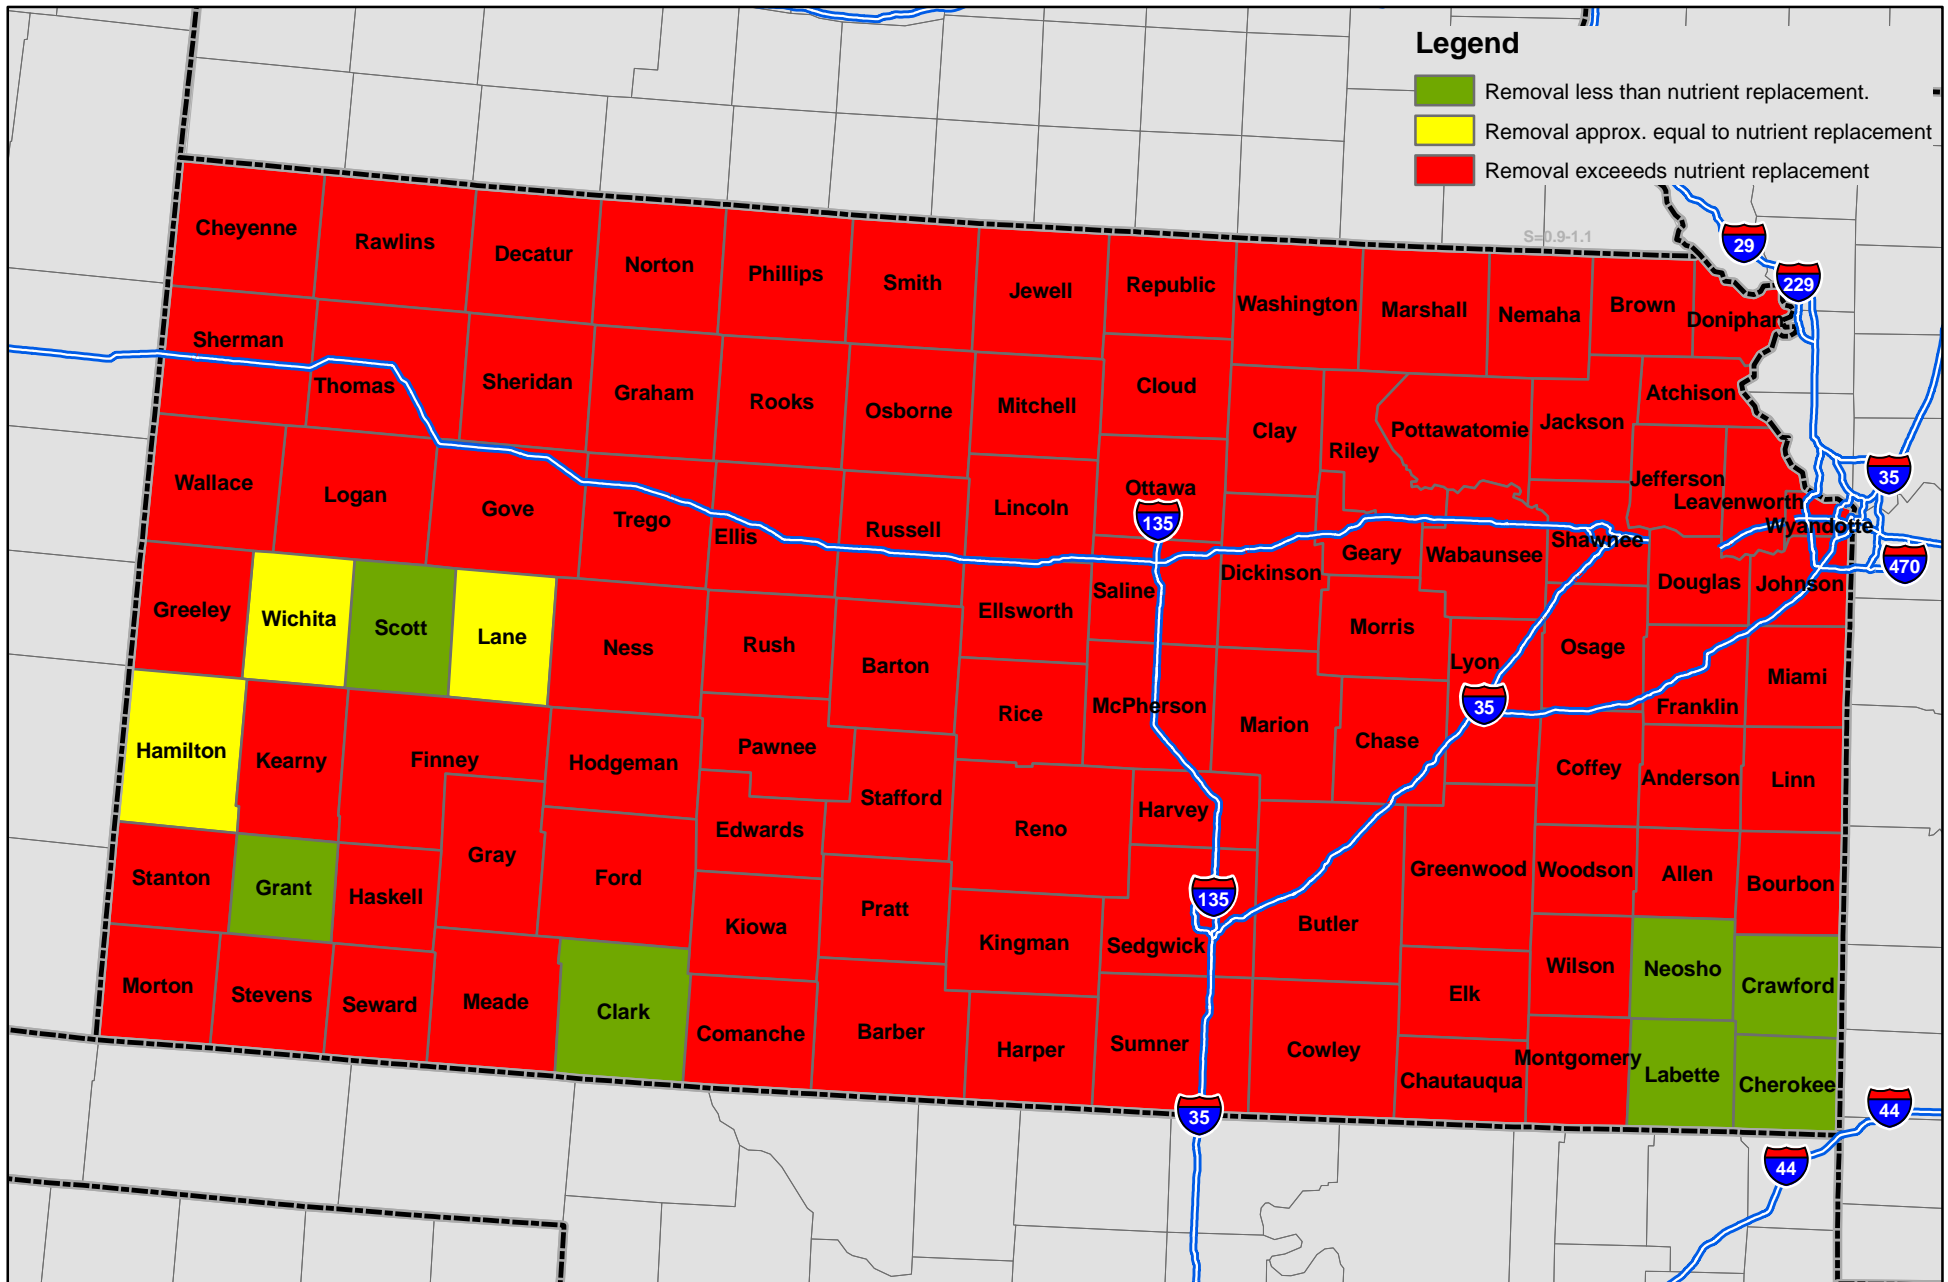

Cornbelt K Nutrient Balance Uptake Map

Nutrient inputs for 2007
 Nutrient removal average of 2006, 2007, and 2008

Source: IPNI and PAQ - NuGIS Project
 August 2009