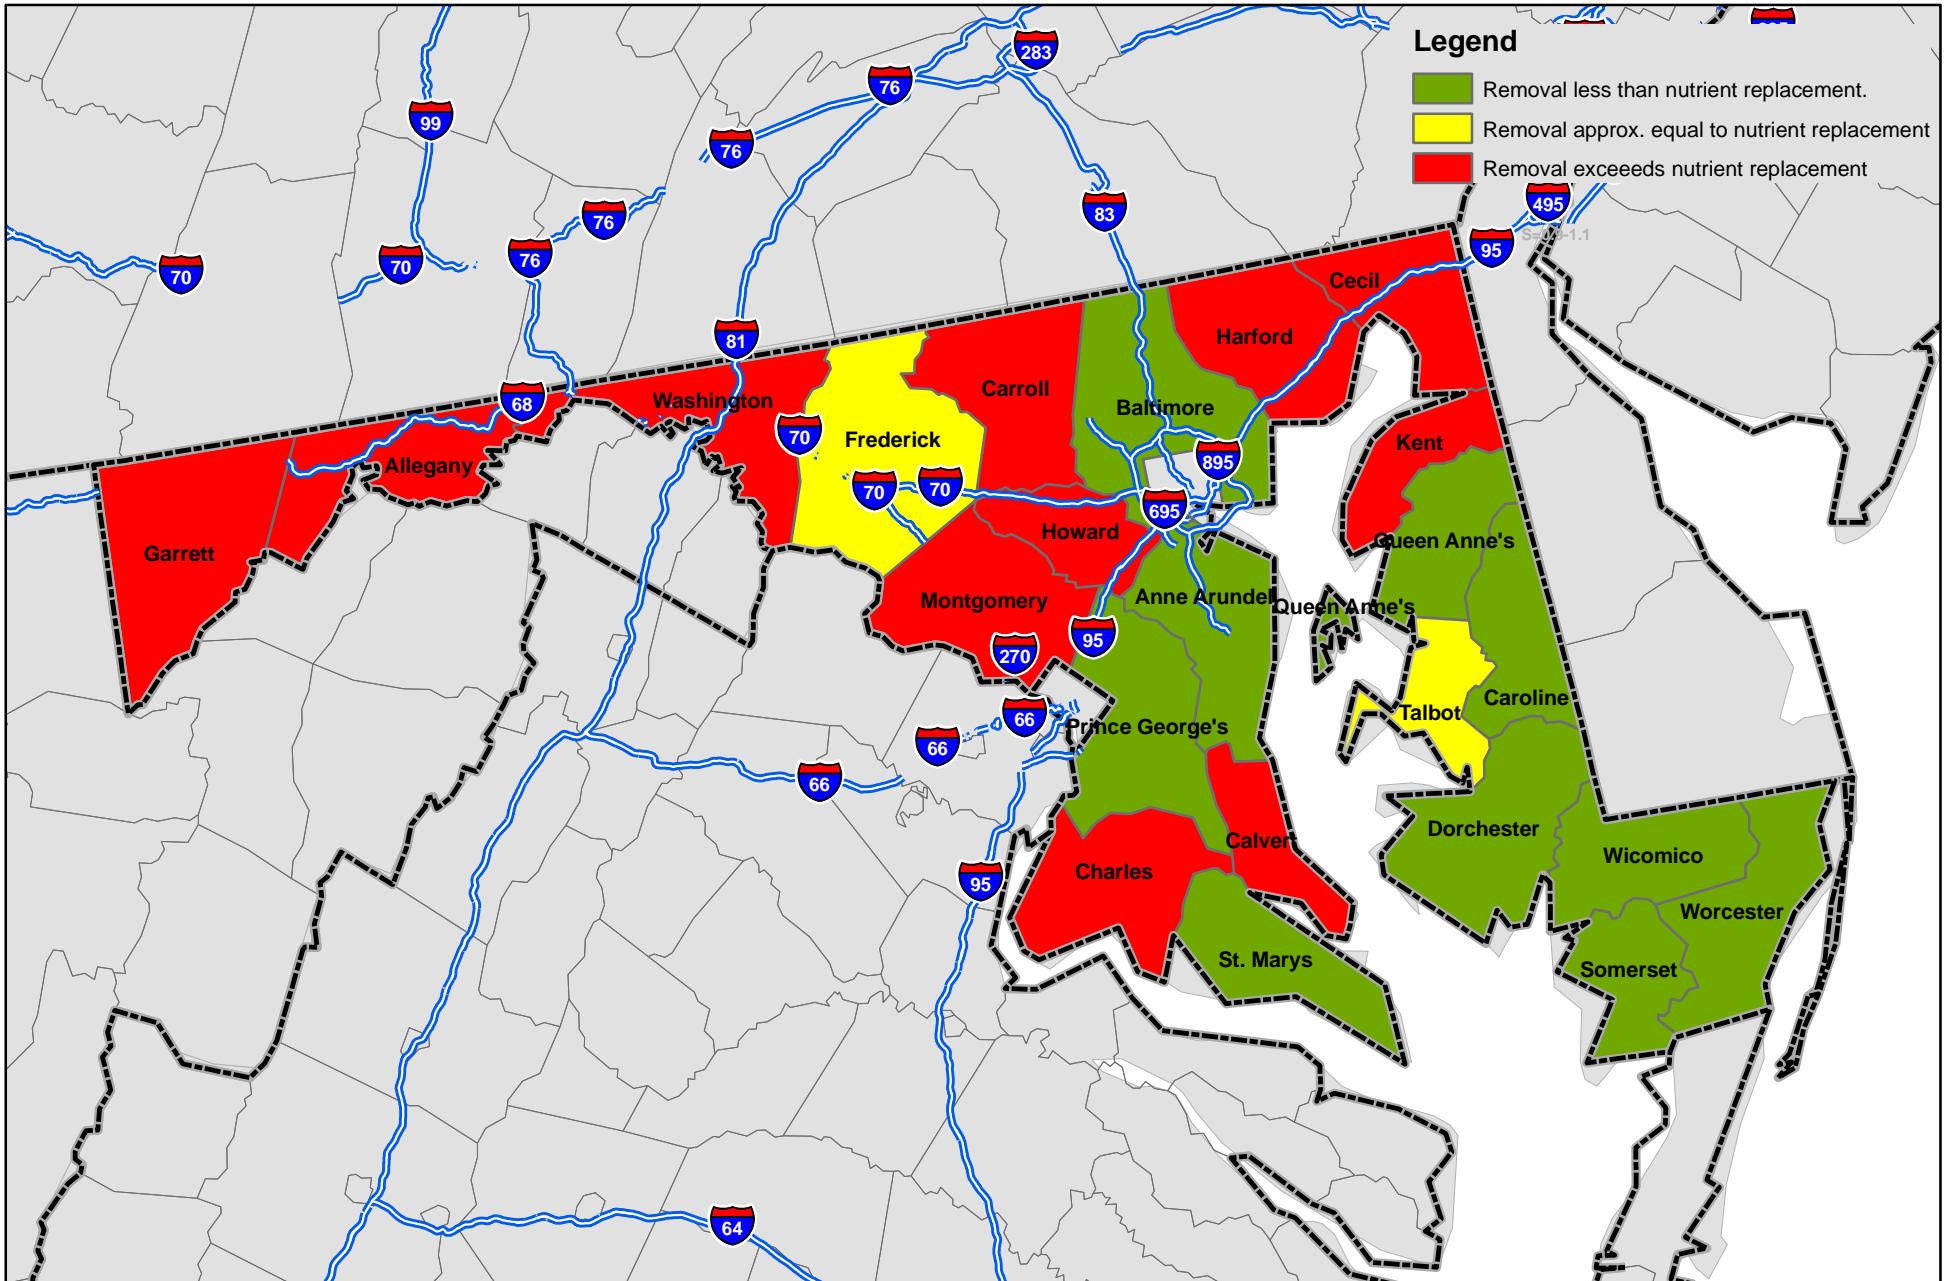

K Nutrient Balance Map

Nutrient inputs for 2007
Nutrient removal average of 2006, 2007, and 2008

Source: IPNI and PAQ - NuGIS Project
August 2009