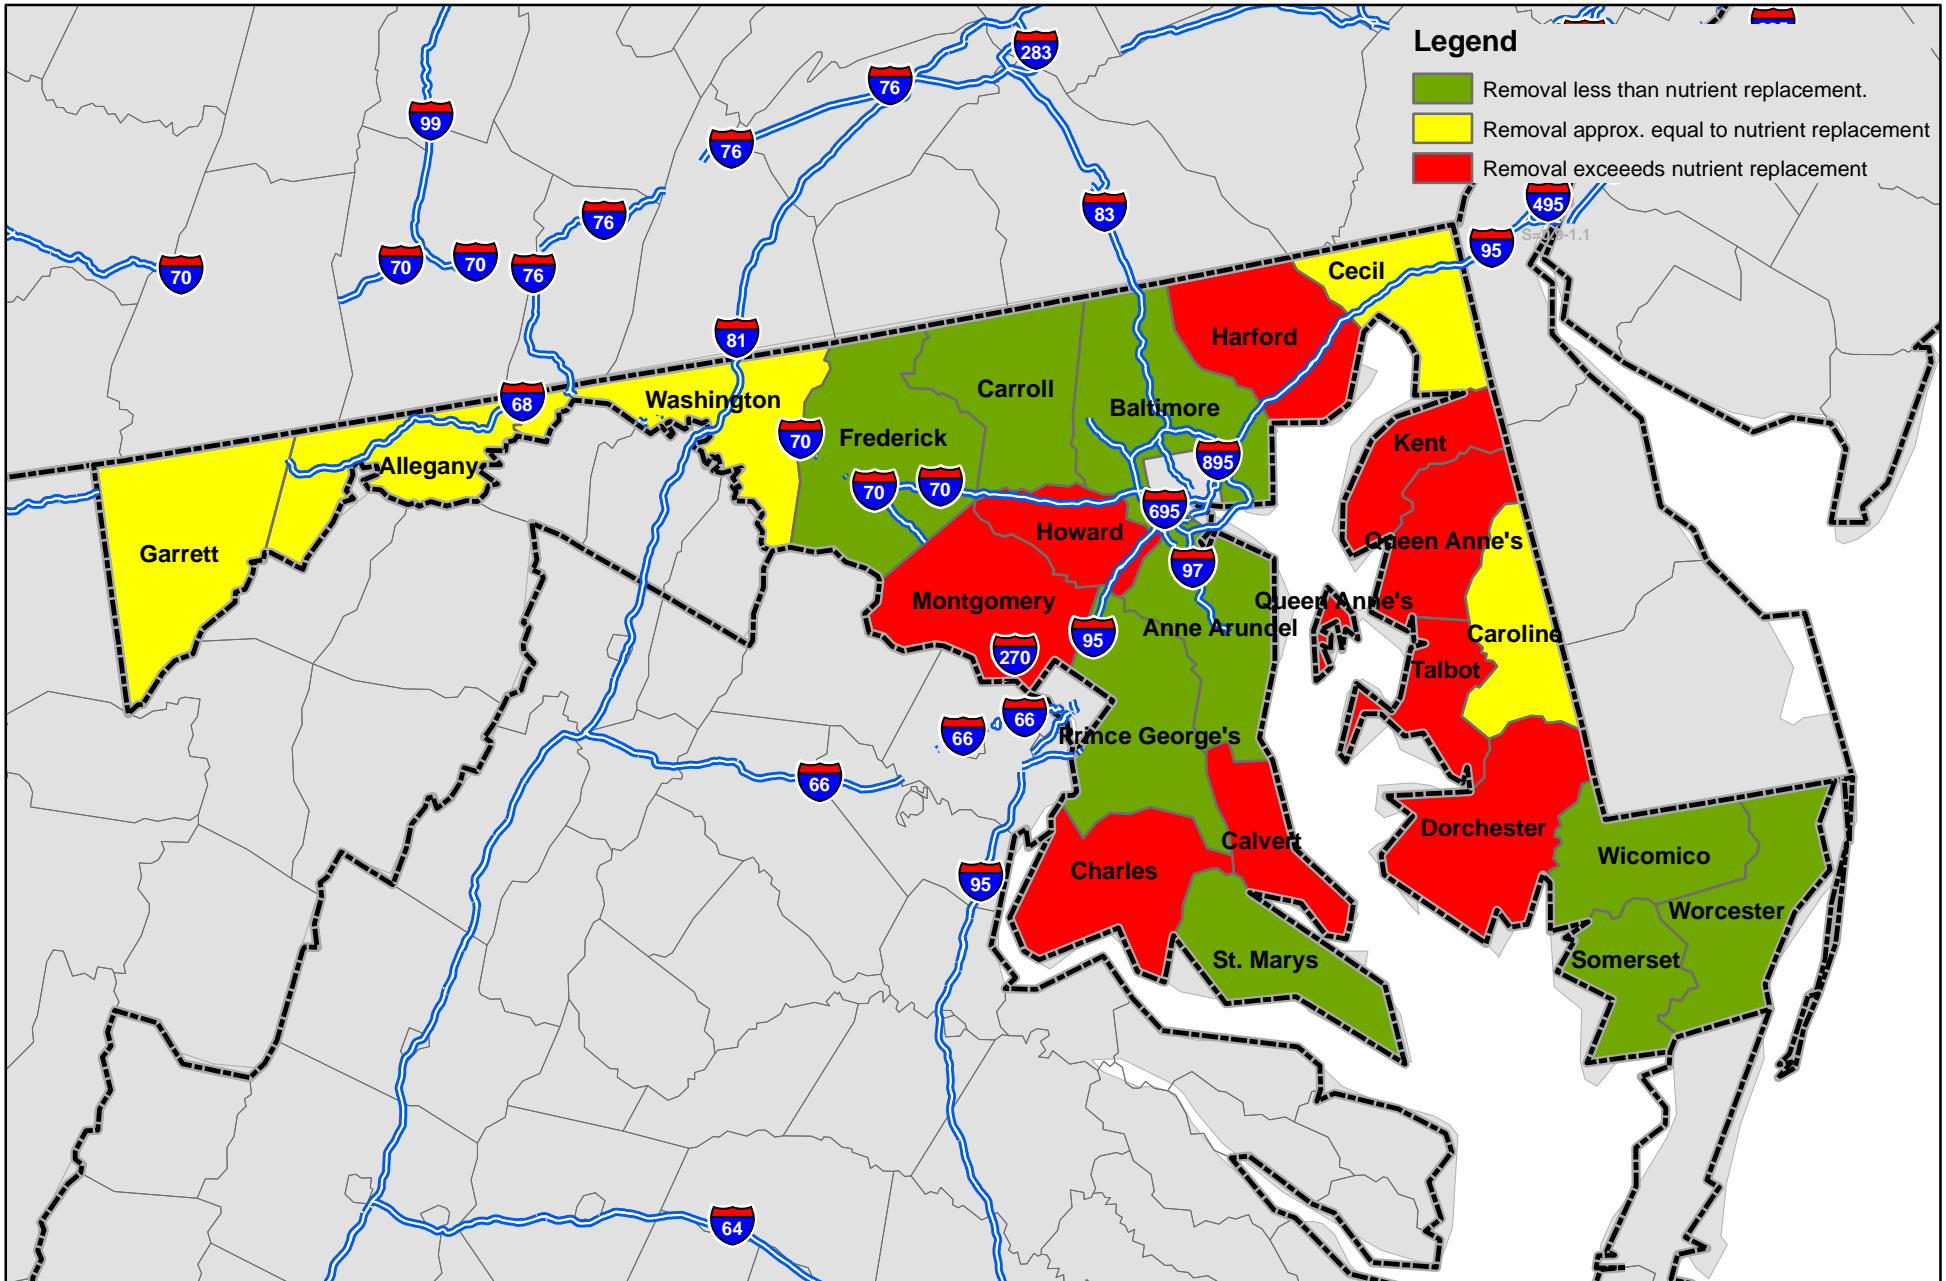

# P Nutrient Balance Map

Nutrient inputs for 2007  
Nutrient removal average of 2006, 2007, and 2008

Source: IPNI and PAQ - NuGIS Project  
August 2009