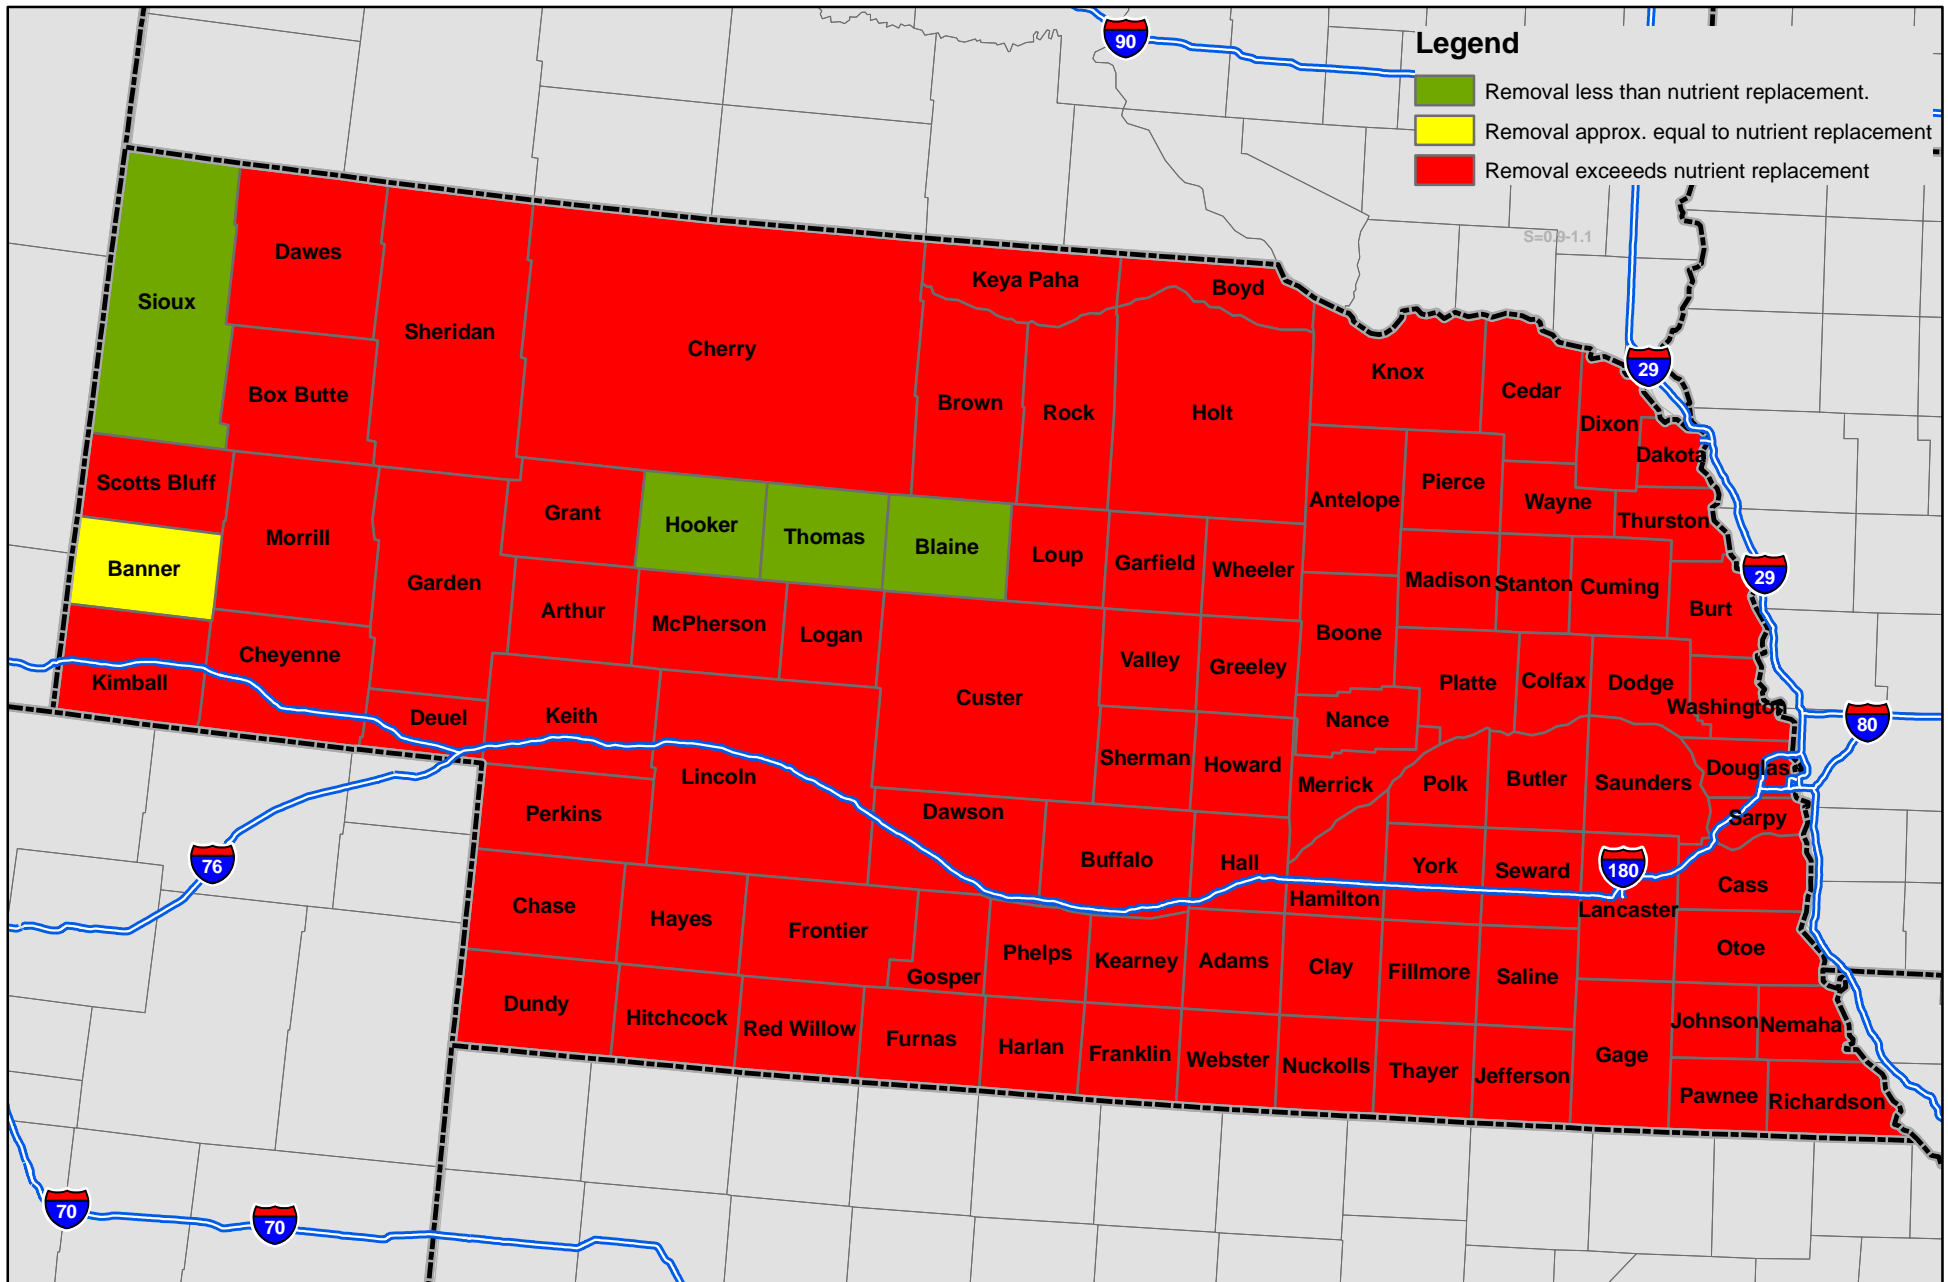

# Cornbelt K Nutrient Balance Uptake Map

Nutrient inputs for 2007  
 Nutrient removal average of 2006, 2007, and 2008

Source: IPNI and PAQ - NuGIS Project  
 August 2009