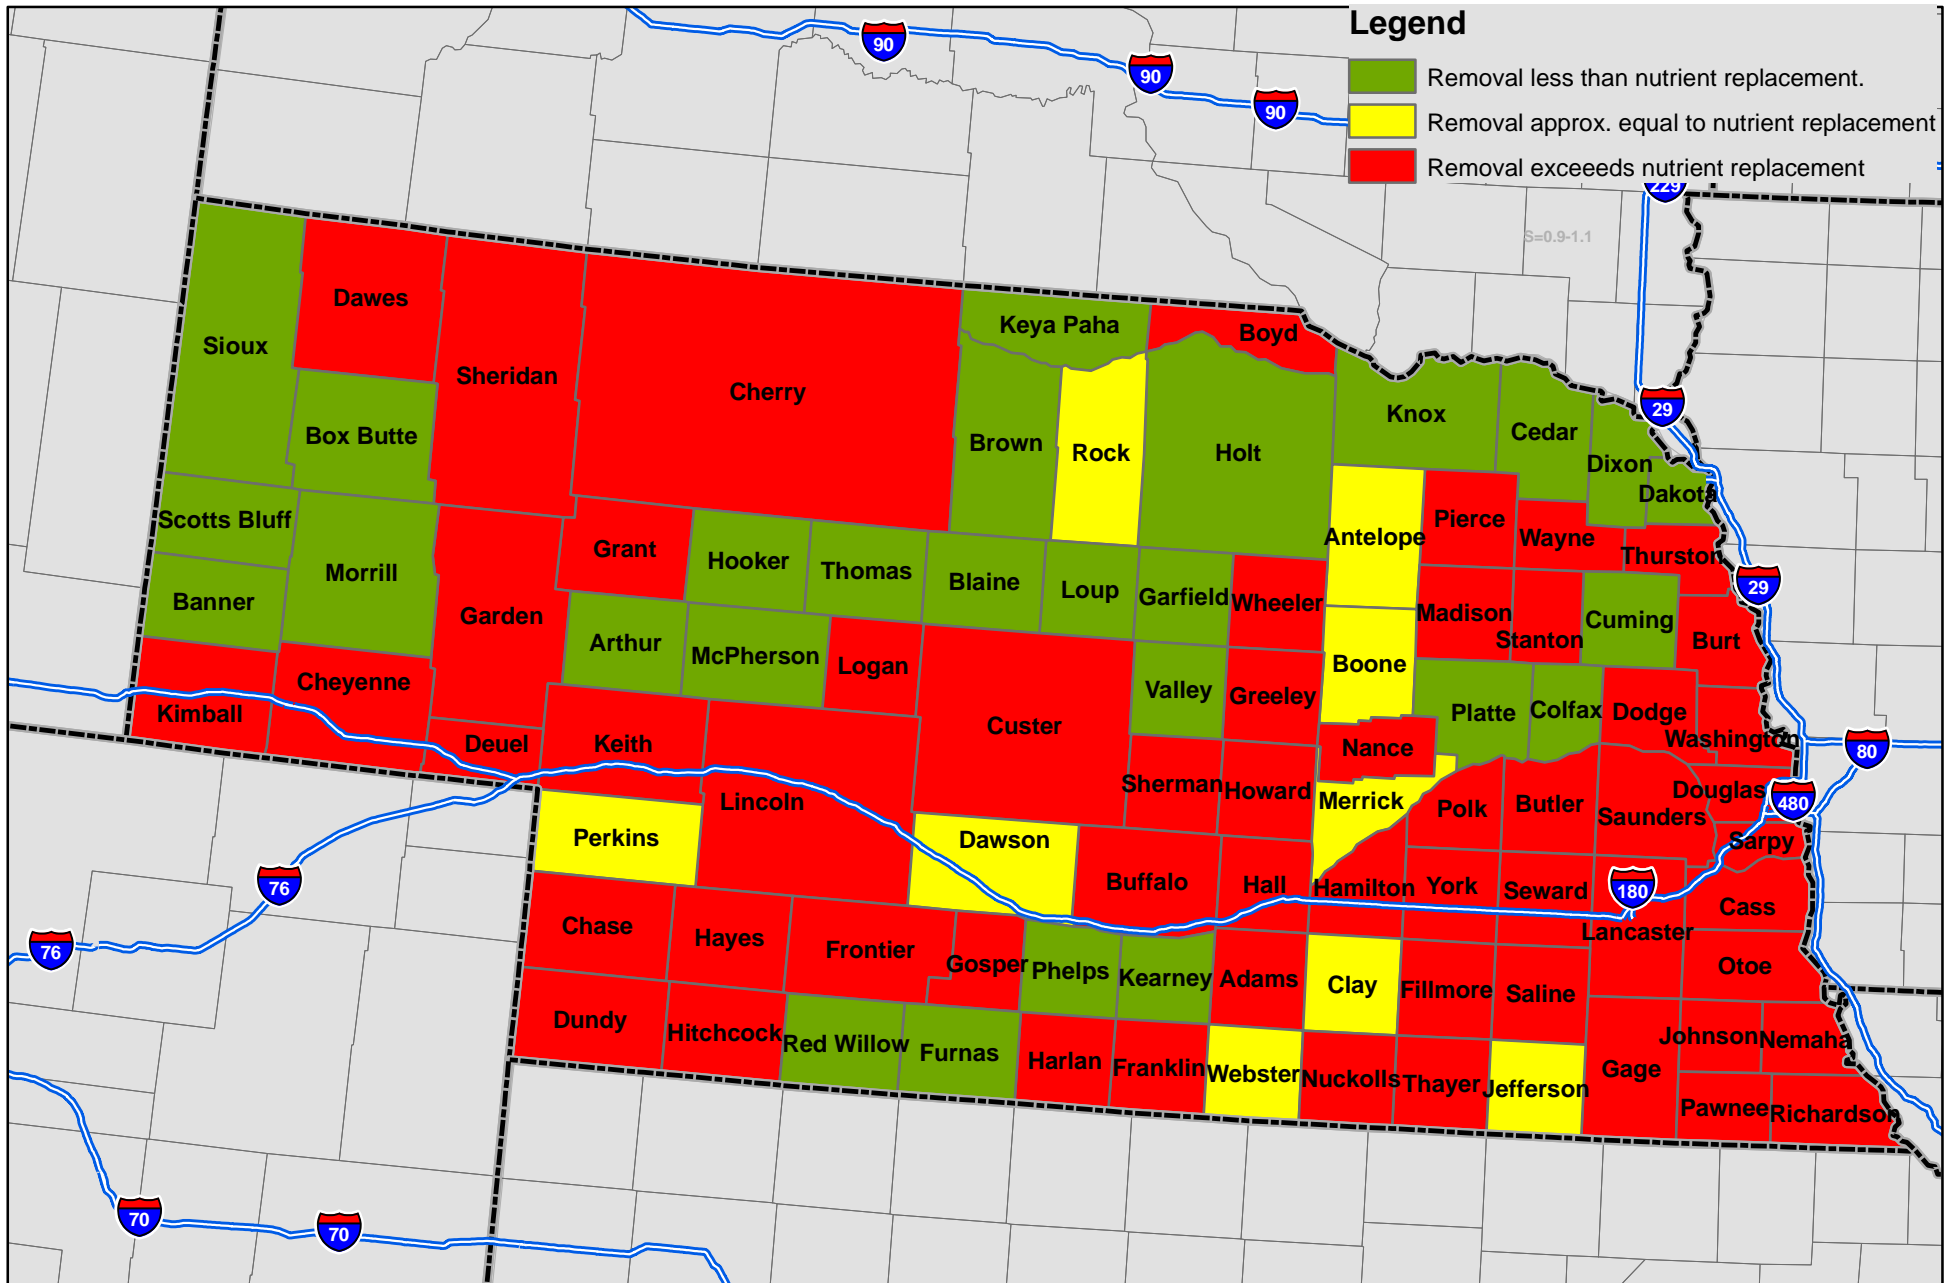

Cornbelt P Nutrient Balance Uptake Map

Nutrient inputs for 2007
 Nutrient removal average of 2006, 2007, and 2008

Source: IPNI and PAQ - NuGIS Project
 August 2009