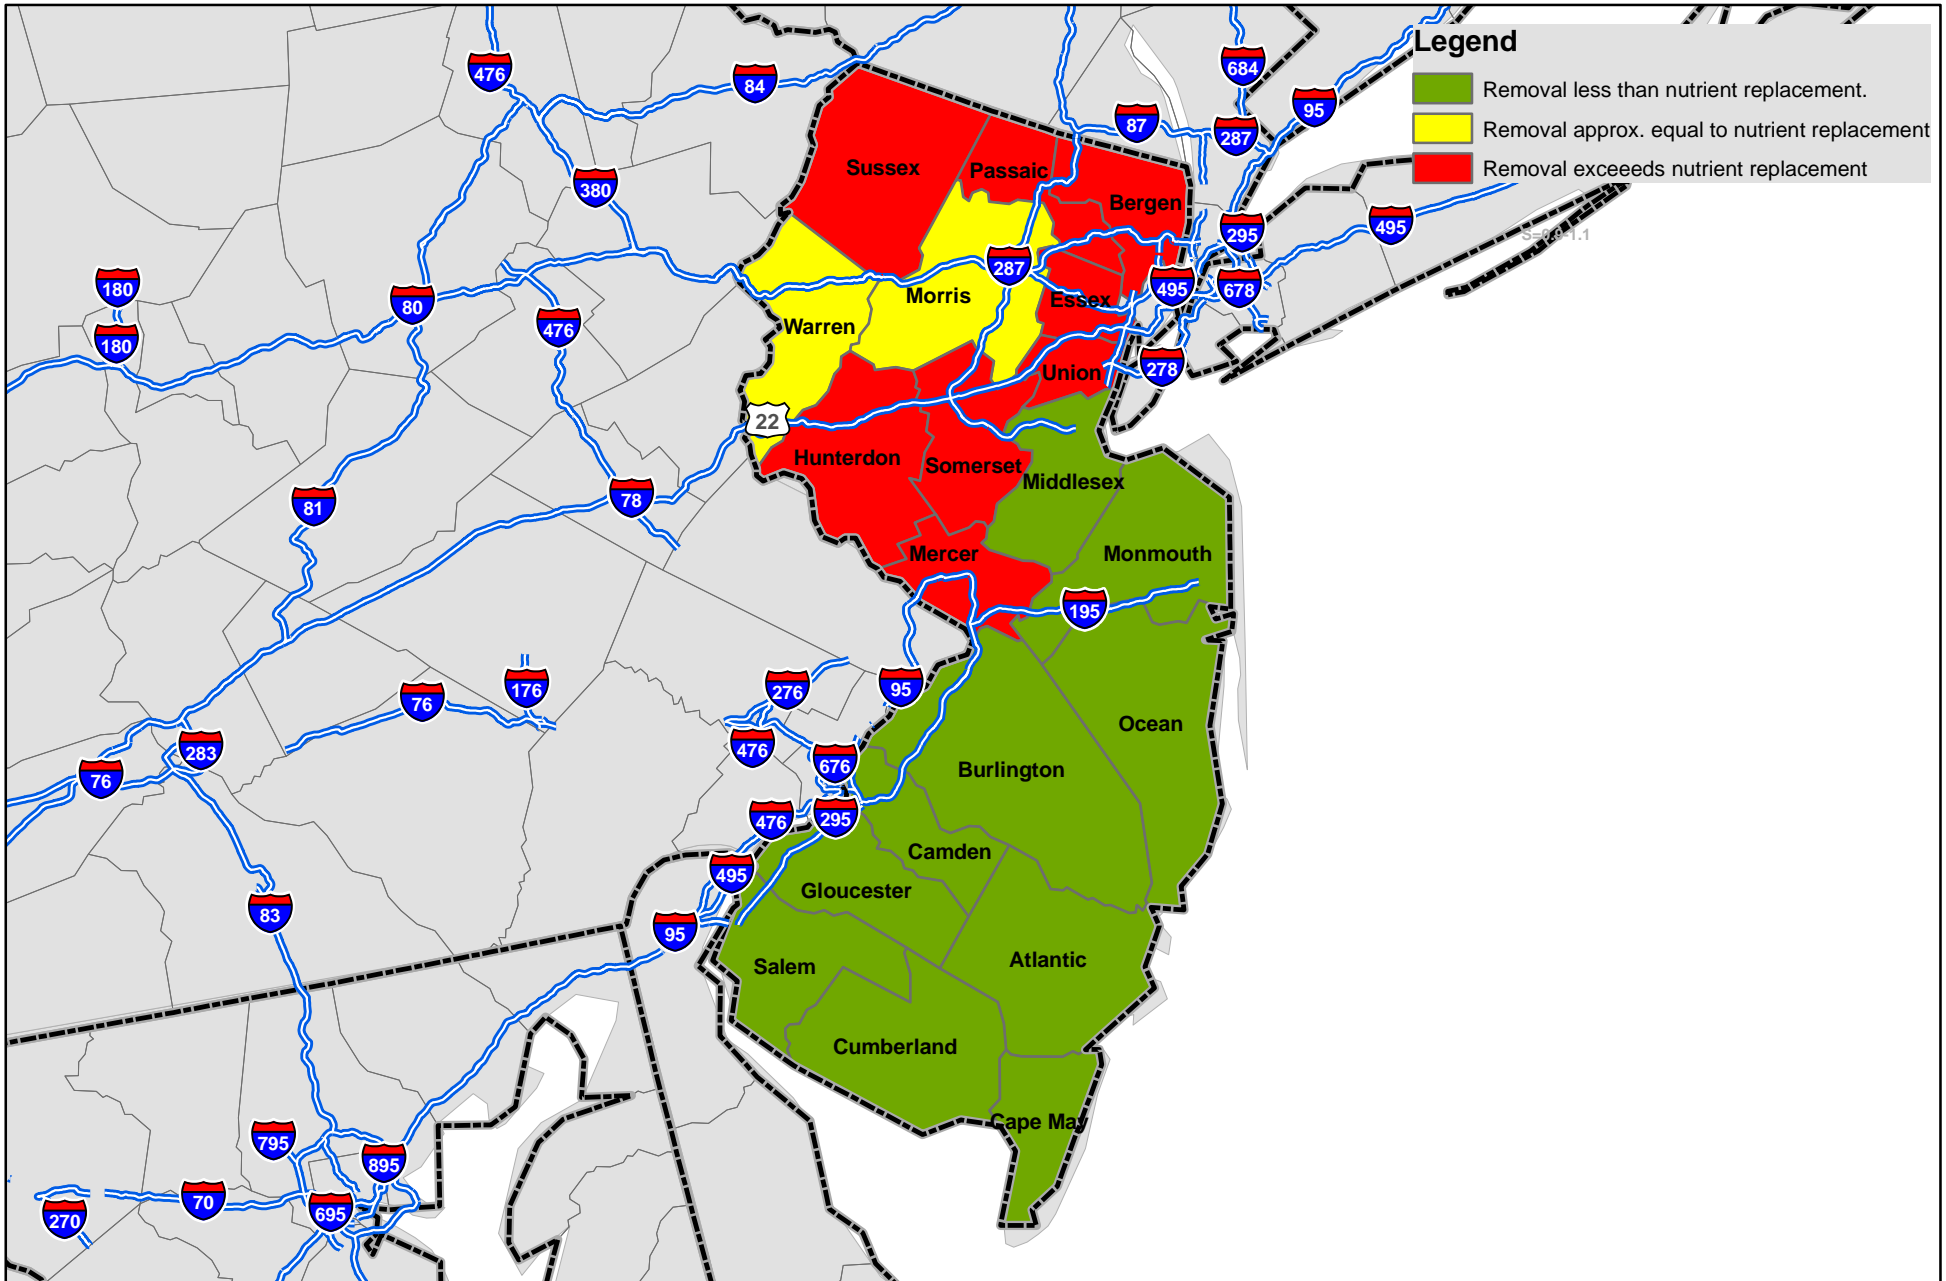

# K Nutrient Balance Map

Nutrient inputs for 2007  
Nutrient removal average of 2006, 2007, and 2008

Source: IPNI and PAQ - NuGIS Project  
August 2009