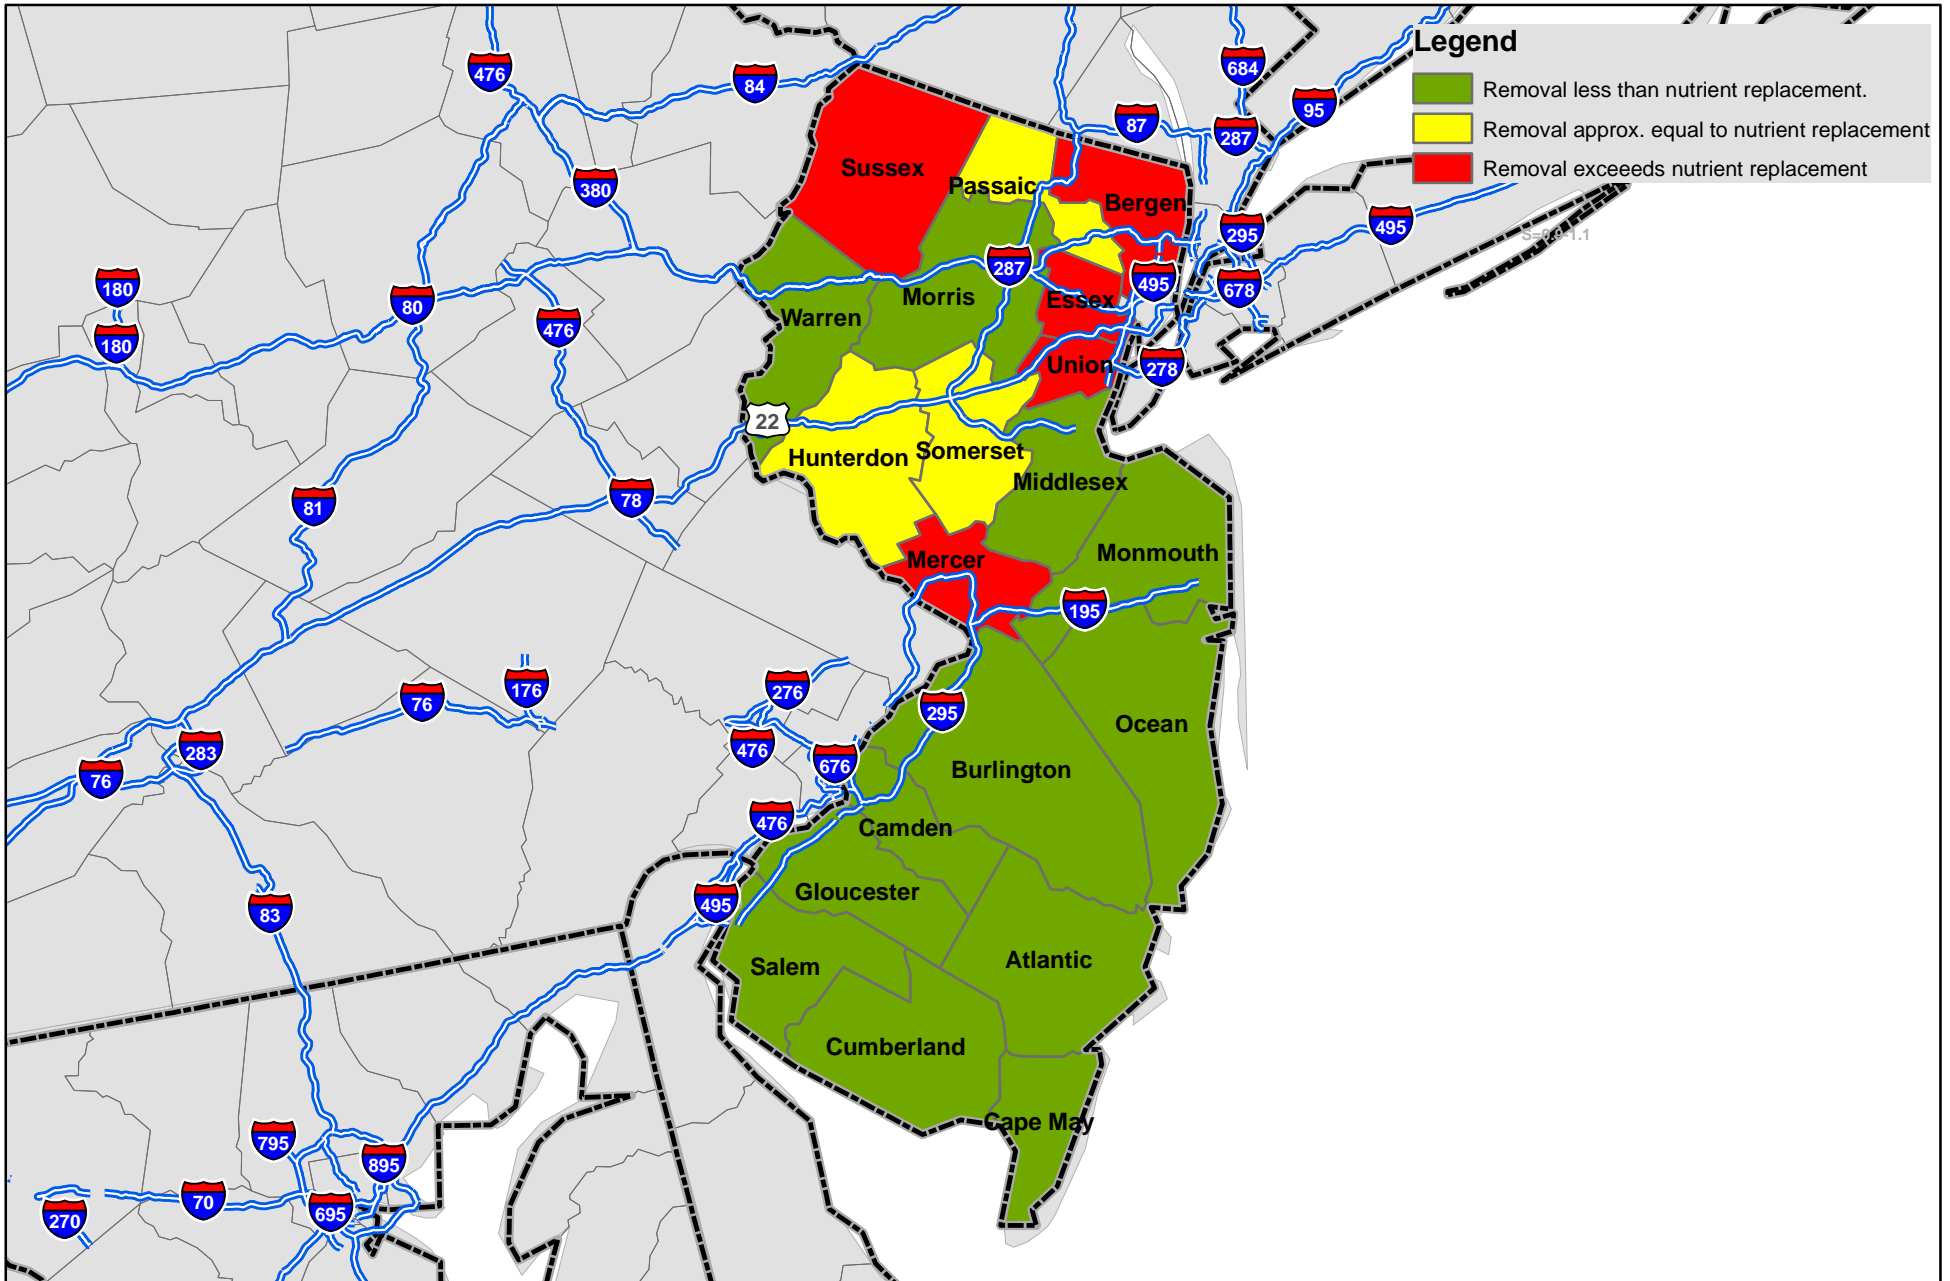

# P Nutrient Balance Map

Nutrient inputs for 2007  
Nutrient removal average of 2006, 2007, and 2008

Source: IPNI and PAQ - NuGIS Project  
August 2009