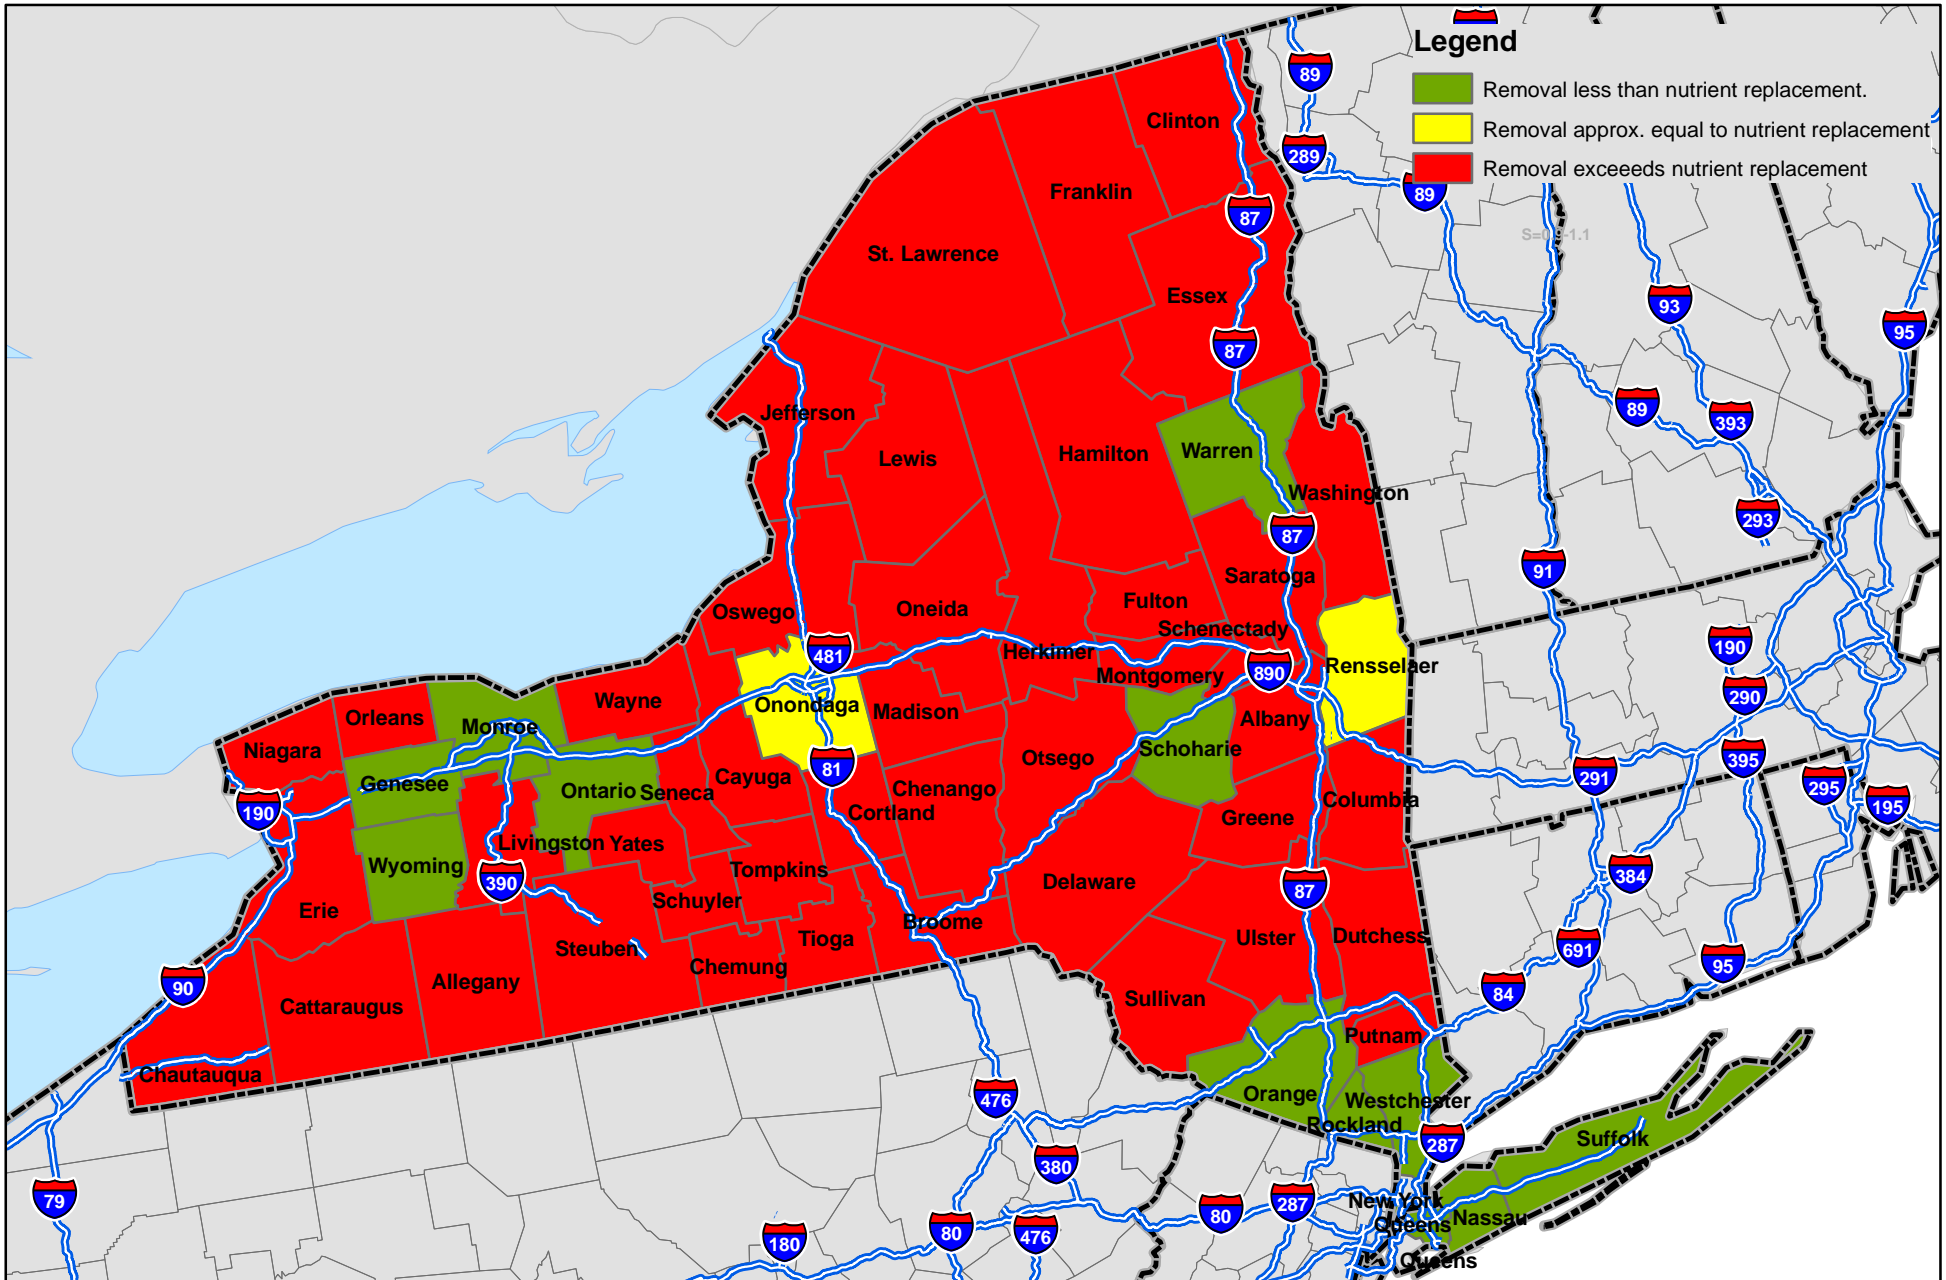

K Nutrient Balance Map

Nutrient inputs for 2007
 Nutrient removal average of 2006, 2007, and 2008

Source: IPNI and PAQ - NuGIS Project
 August 2009