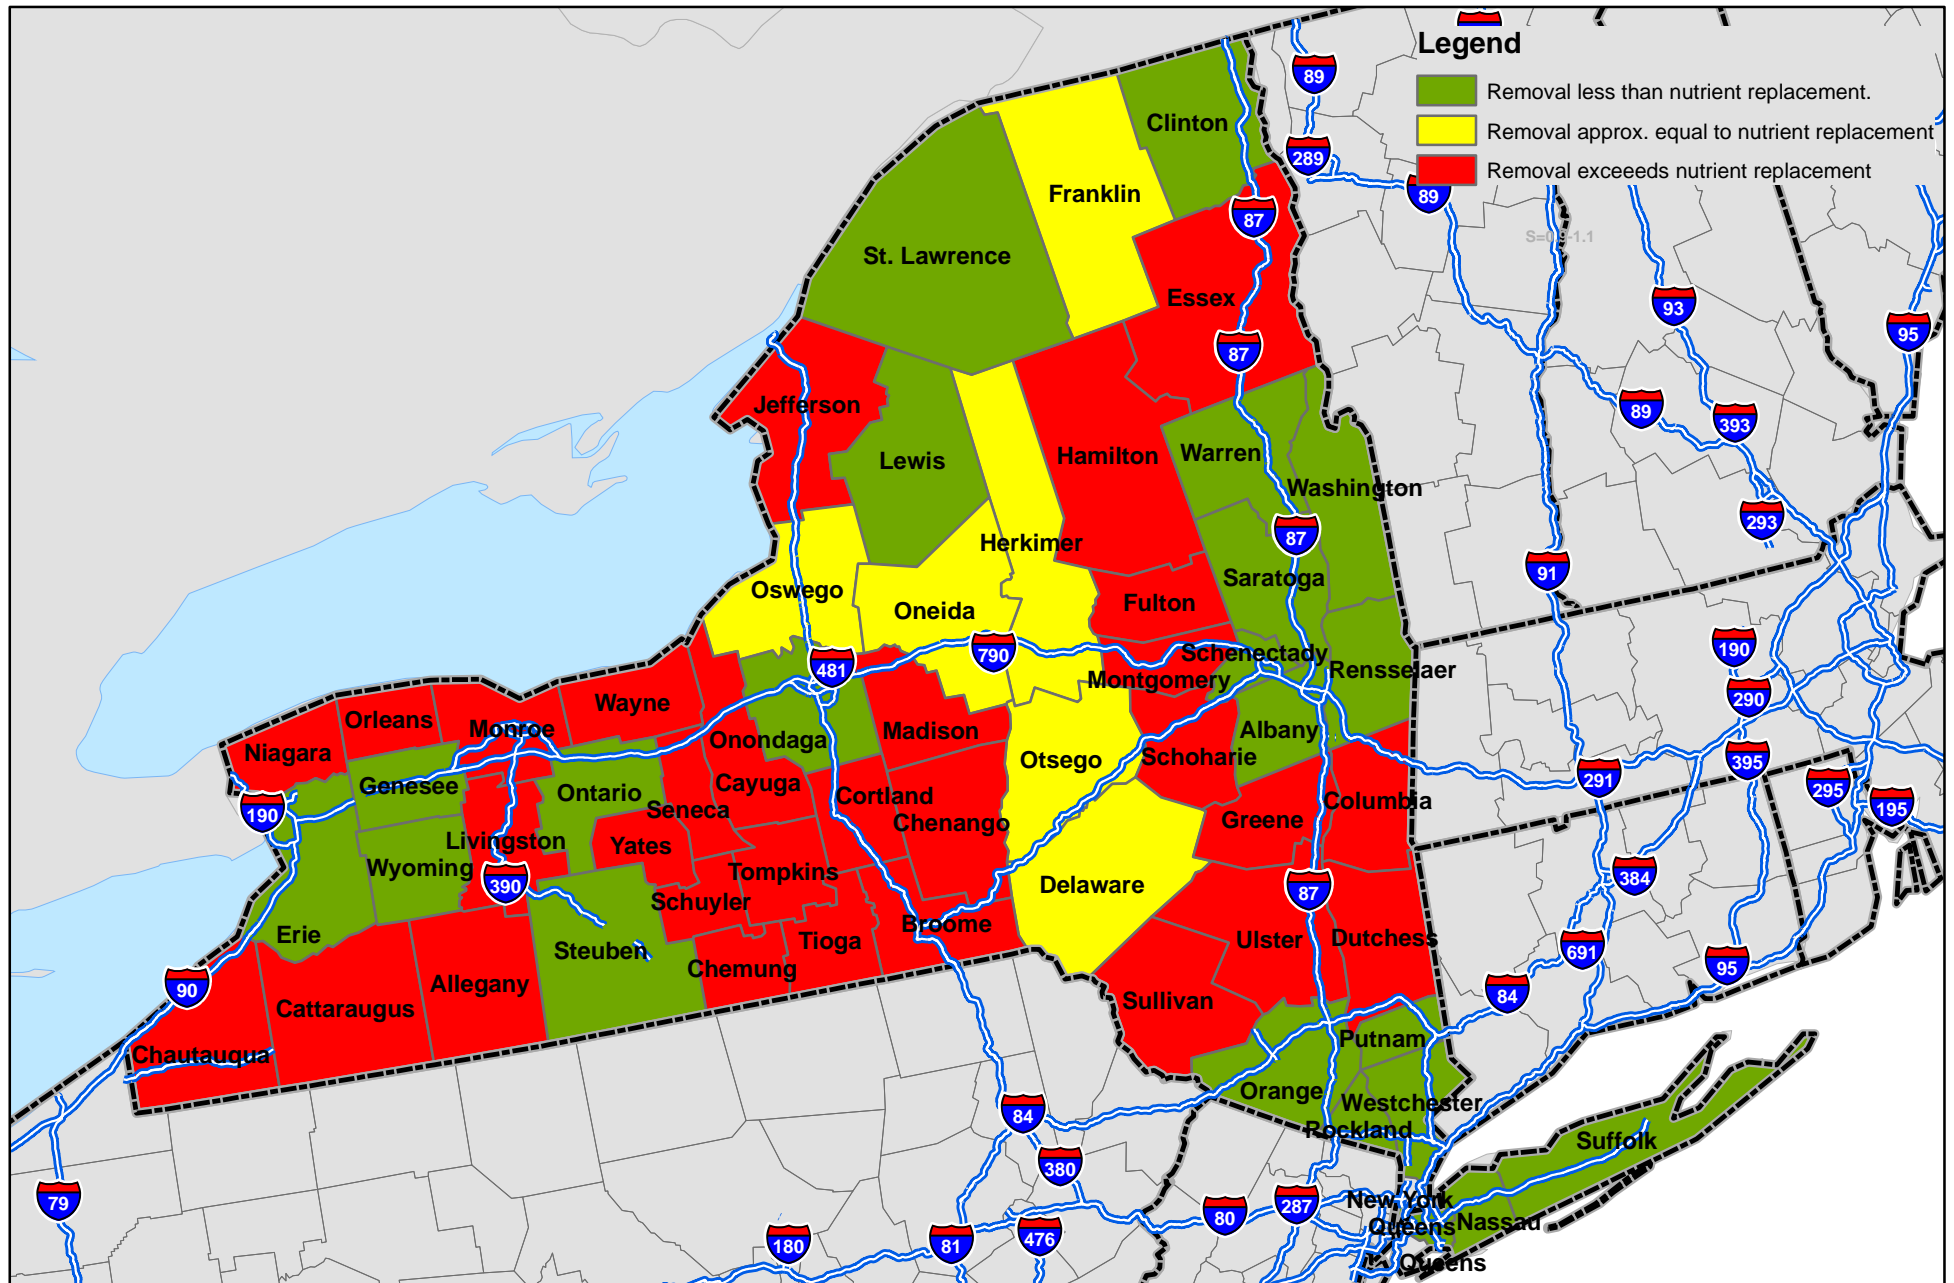

# P Nutrient Balance Map

Nutrient inputs for 2007  
 Nutrient removal average of 2006, 2007, and 2008

Source: IPNI and PAQ - NuGIS Project  
 August 2009