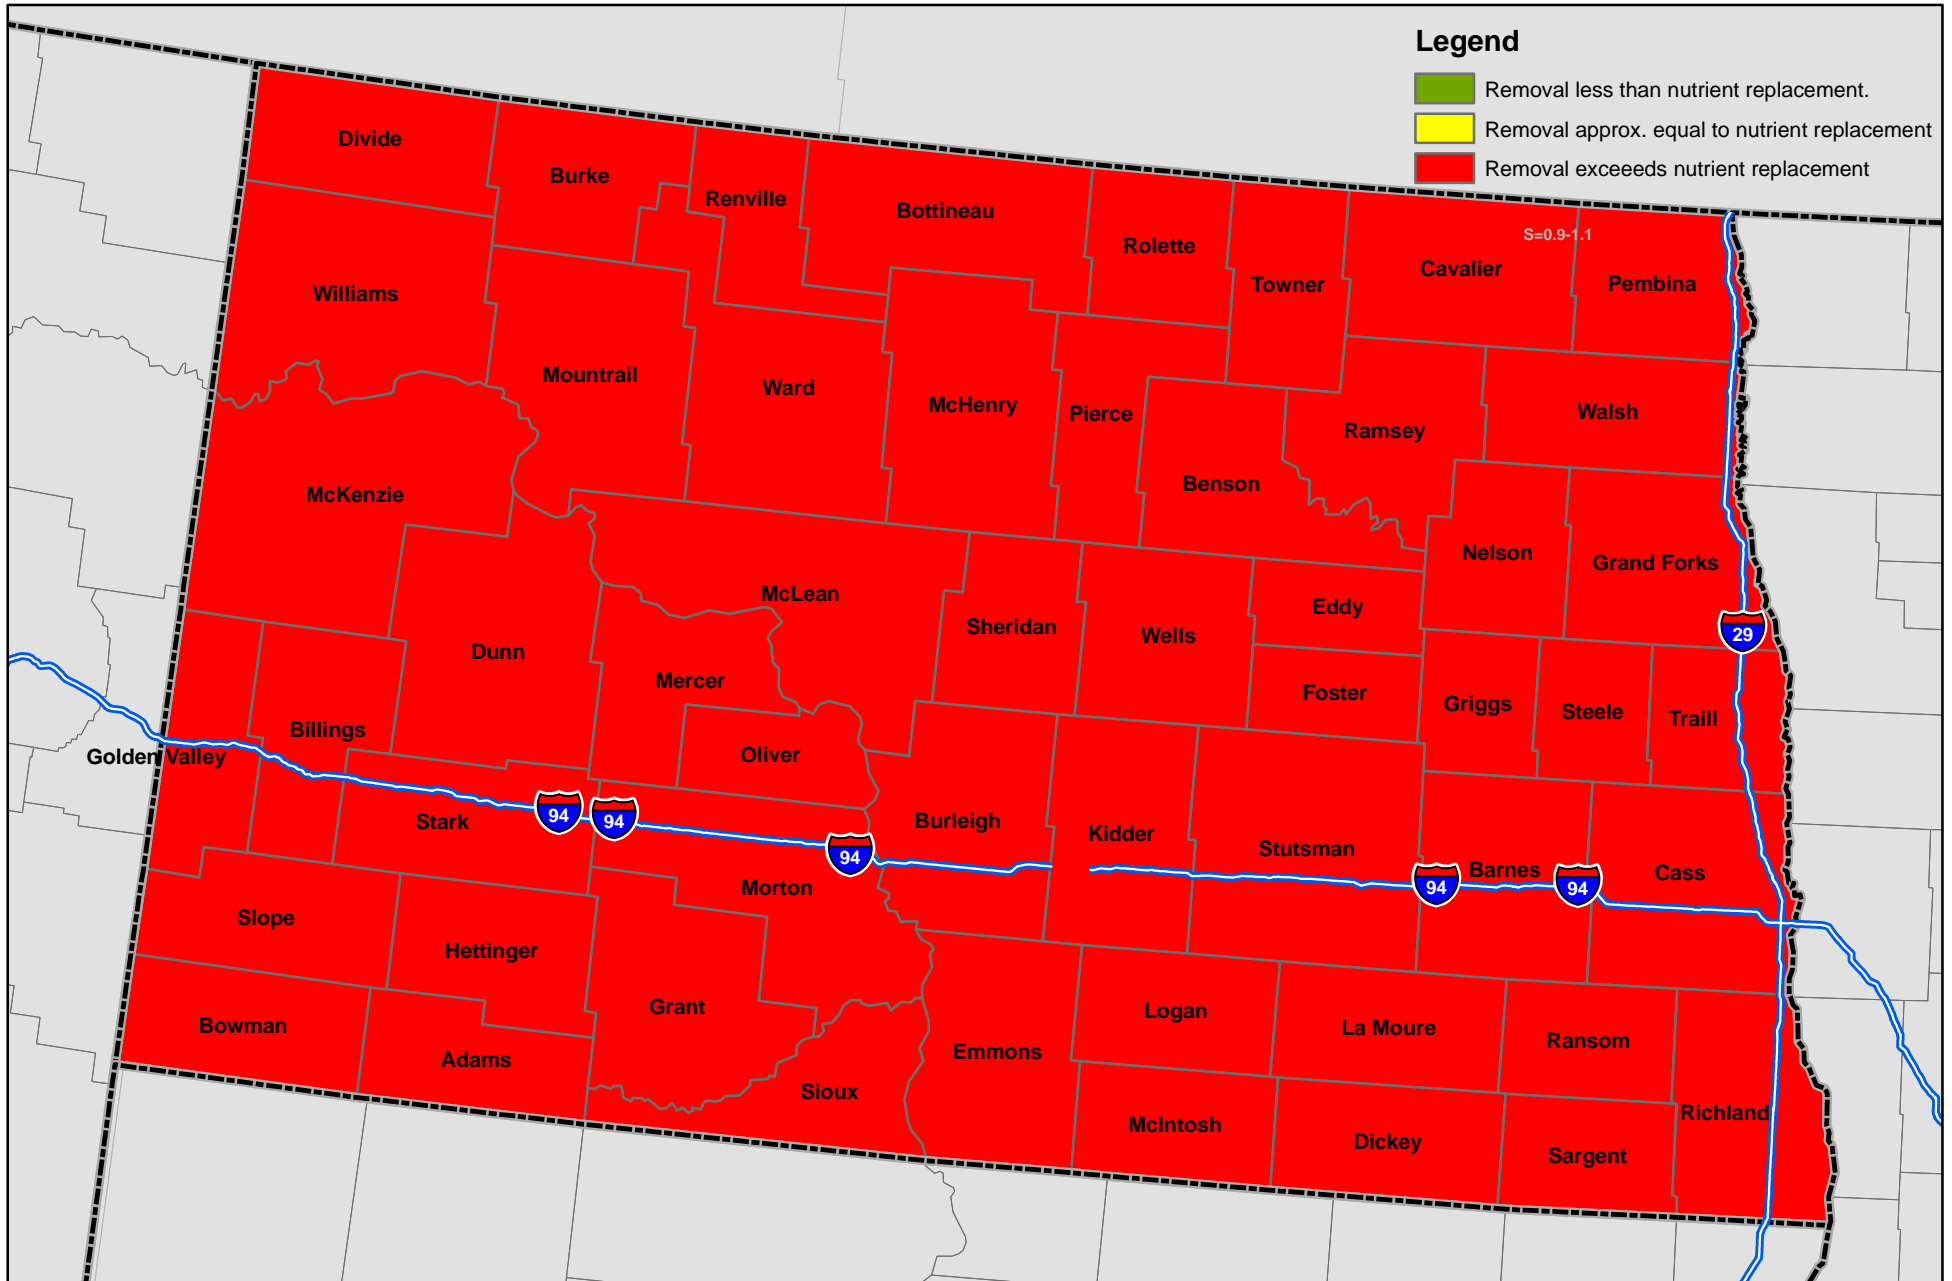

Cornbelt K Nutrient Balance Uptake Map

Nutrient inputs for 2007
Nutrient removal average of 2006, 2007, and 2008

Source: IPNI and PAQ - NuGIS Project
August 2009