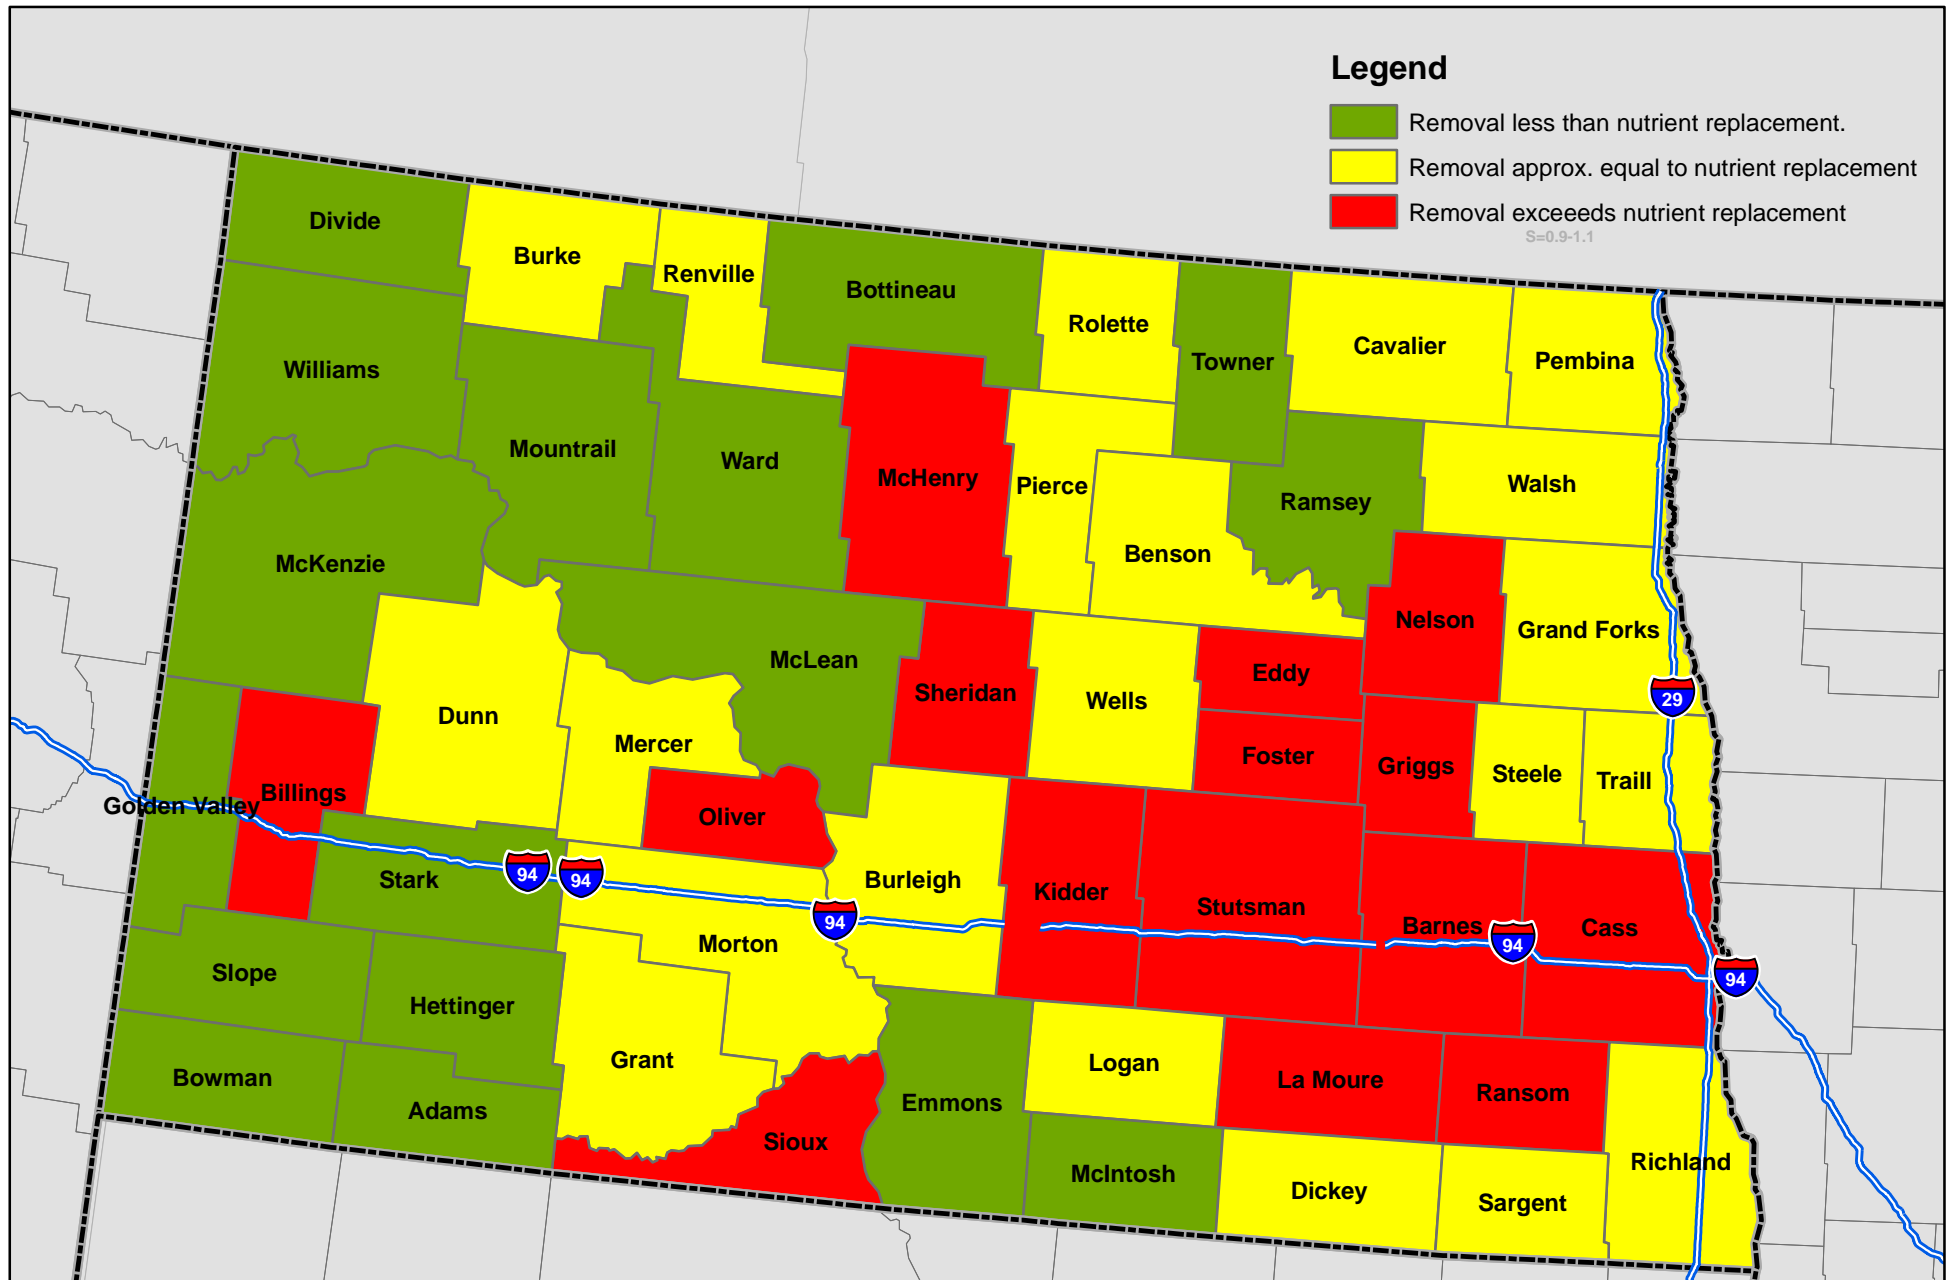

Cornbelt P Nutrient Balance Uptake Map

Nutrient inputs for 2007
 Nutrient removal average of 2006, 2007, and 2008

Source: IPNI and PAQ - NuGIS Project
 August 2009