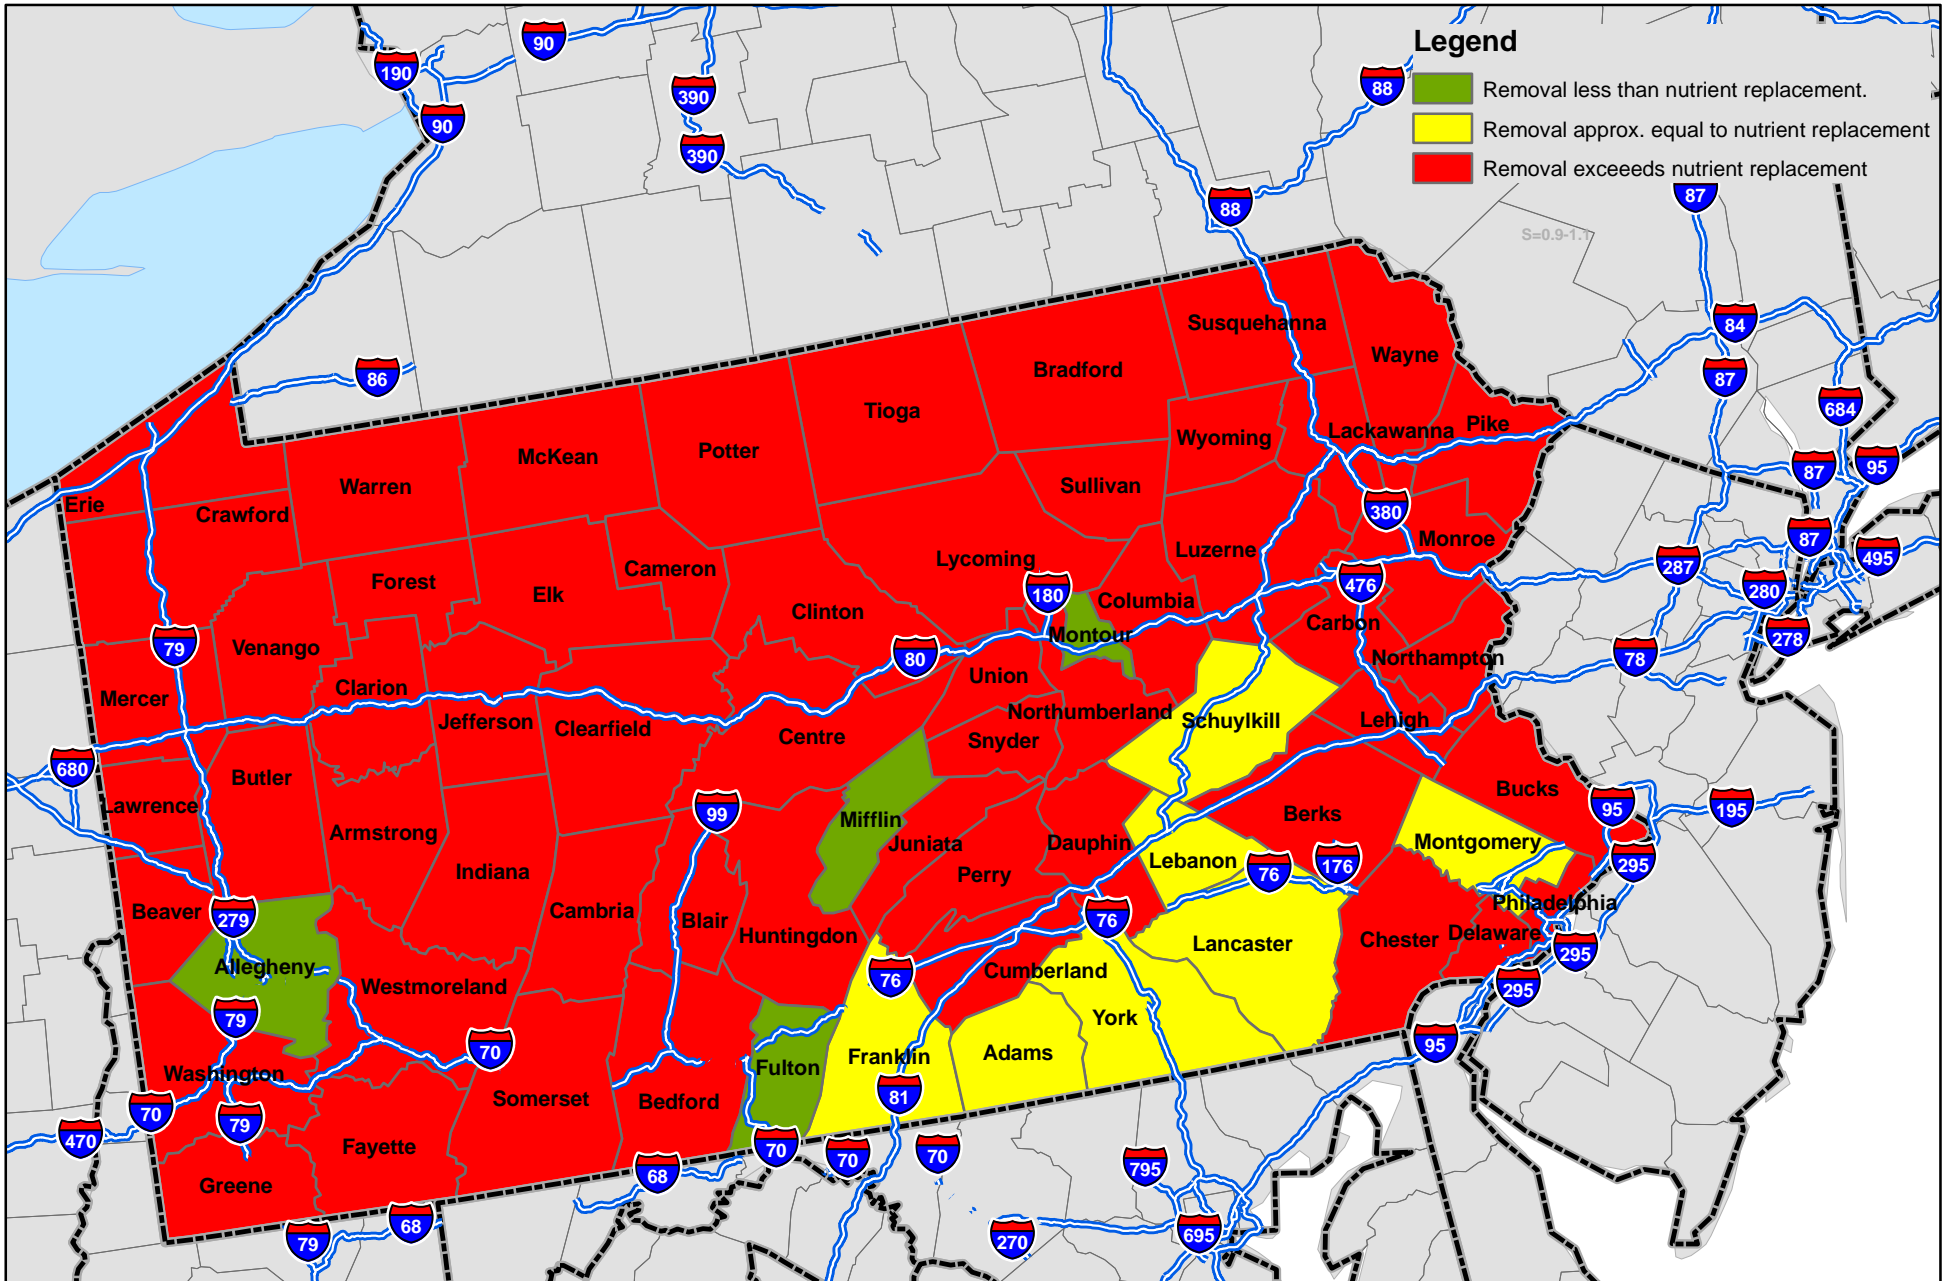

K Nutrient Balance Map

Nutrient inputs for 2007
Nutrient removal average of 2006, 2007, and 2008

Source: IPNI and PAQ - NuGIS Project
August 2009