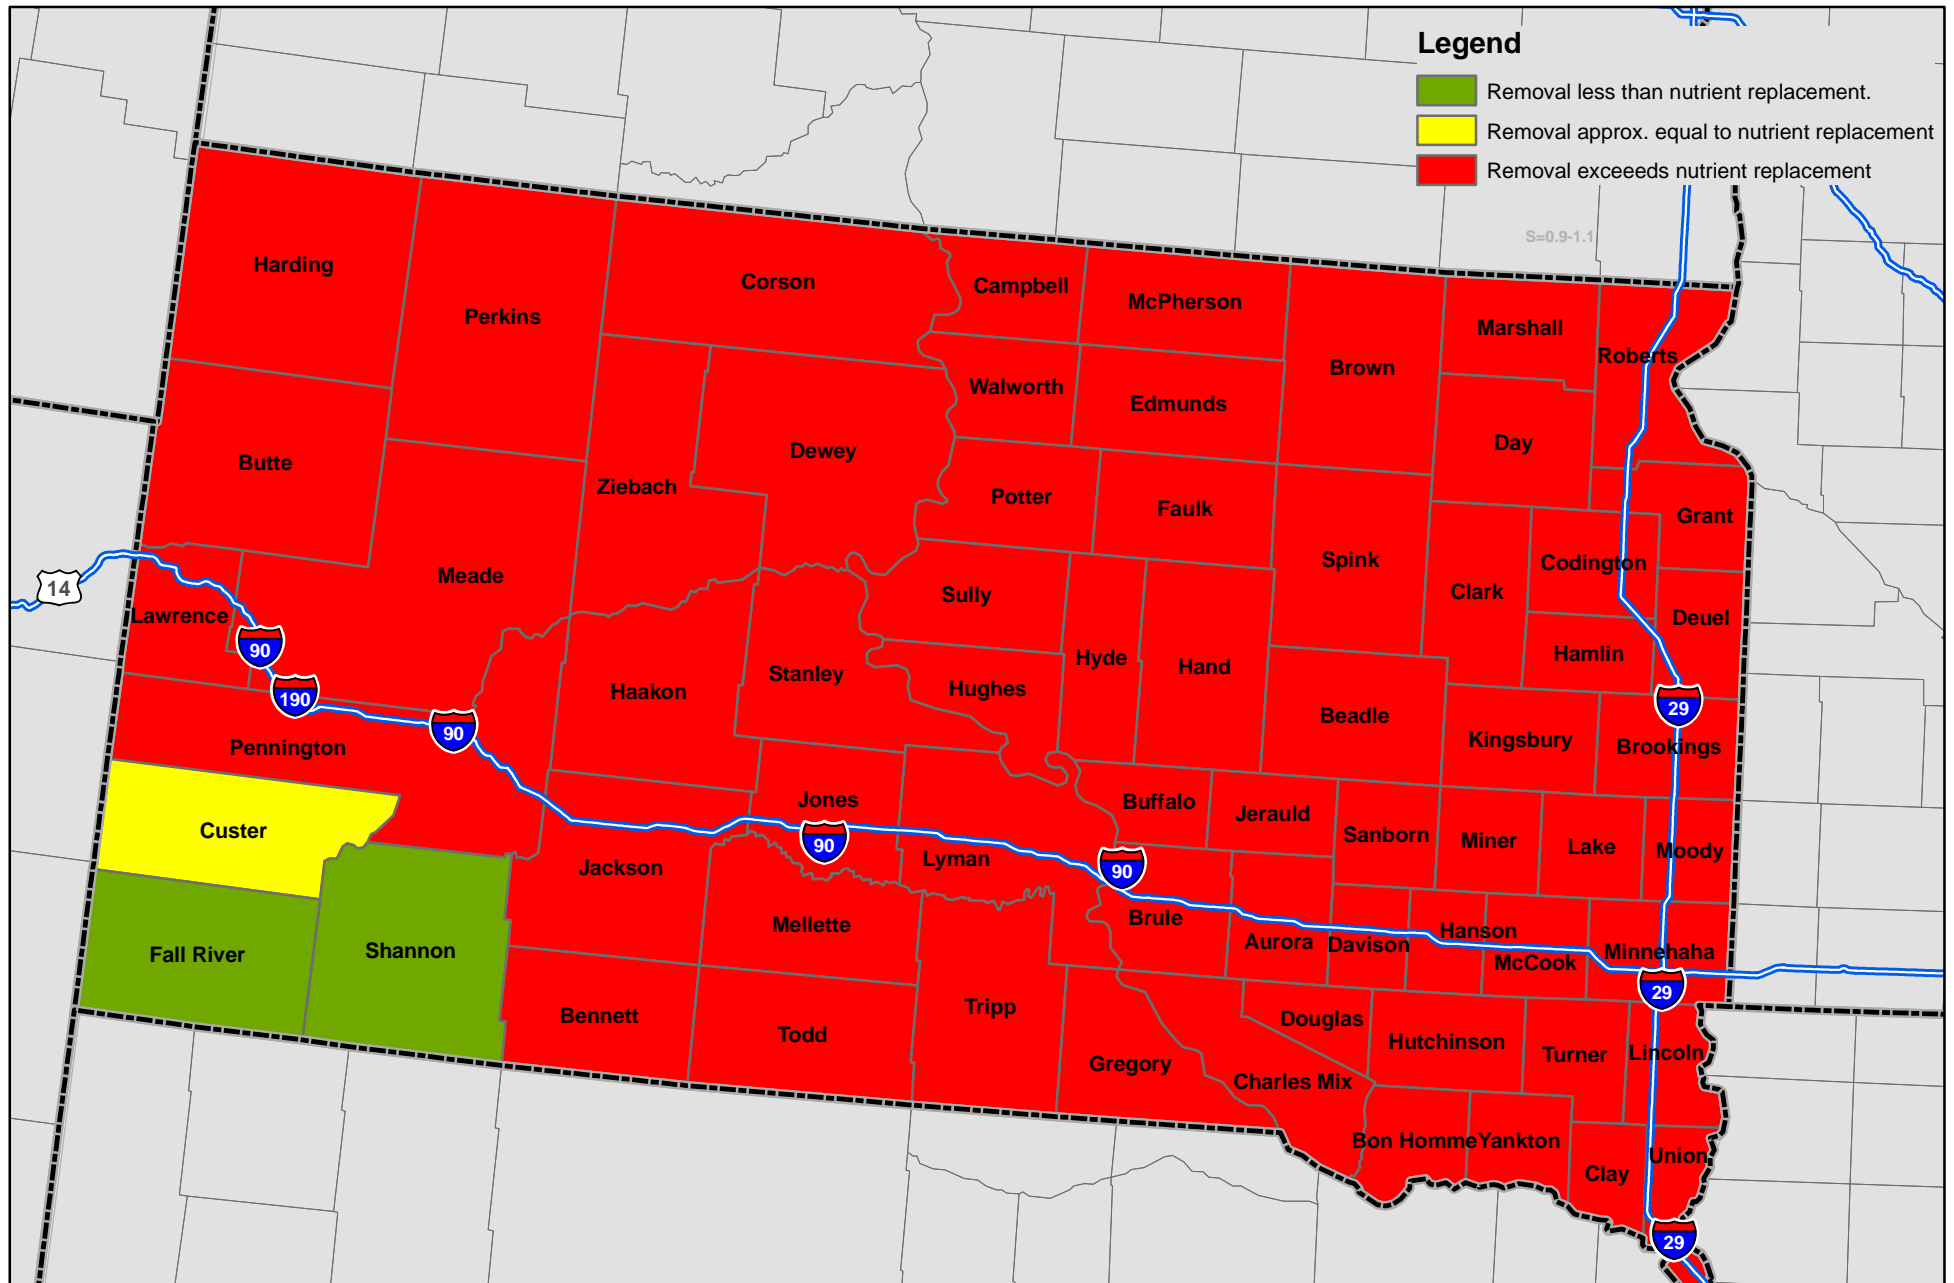

Cornbelt K Nutrient Balance Uptake Map

Nutrient inputs for 2007
 Nutrient removal average of 2006, 2007, and 2008

Source: IPNI and PAQ - NuGIS Project
 August 2009