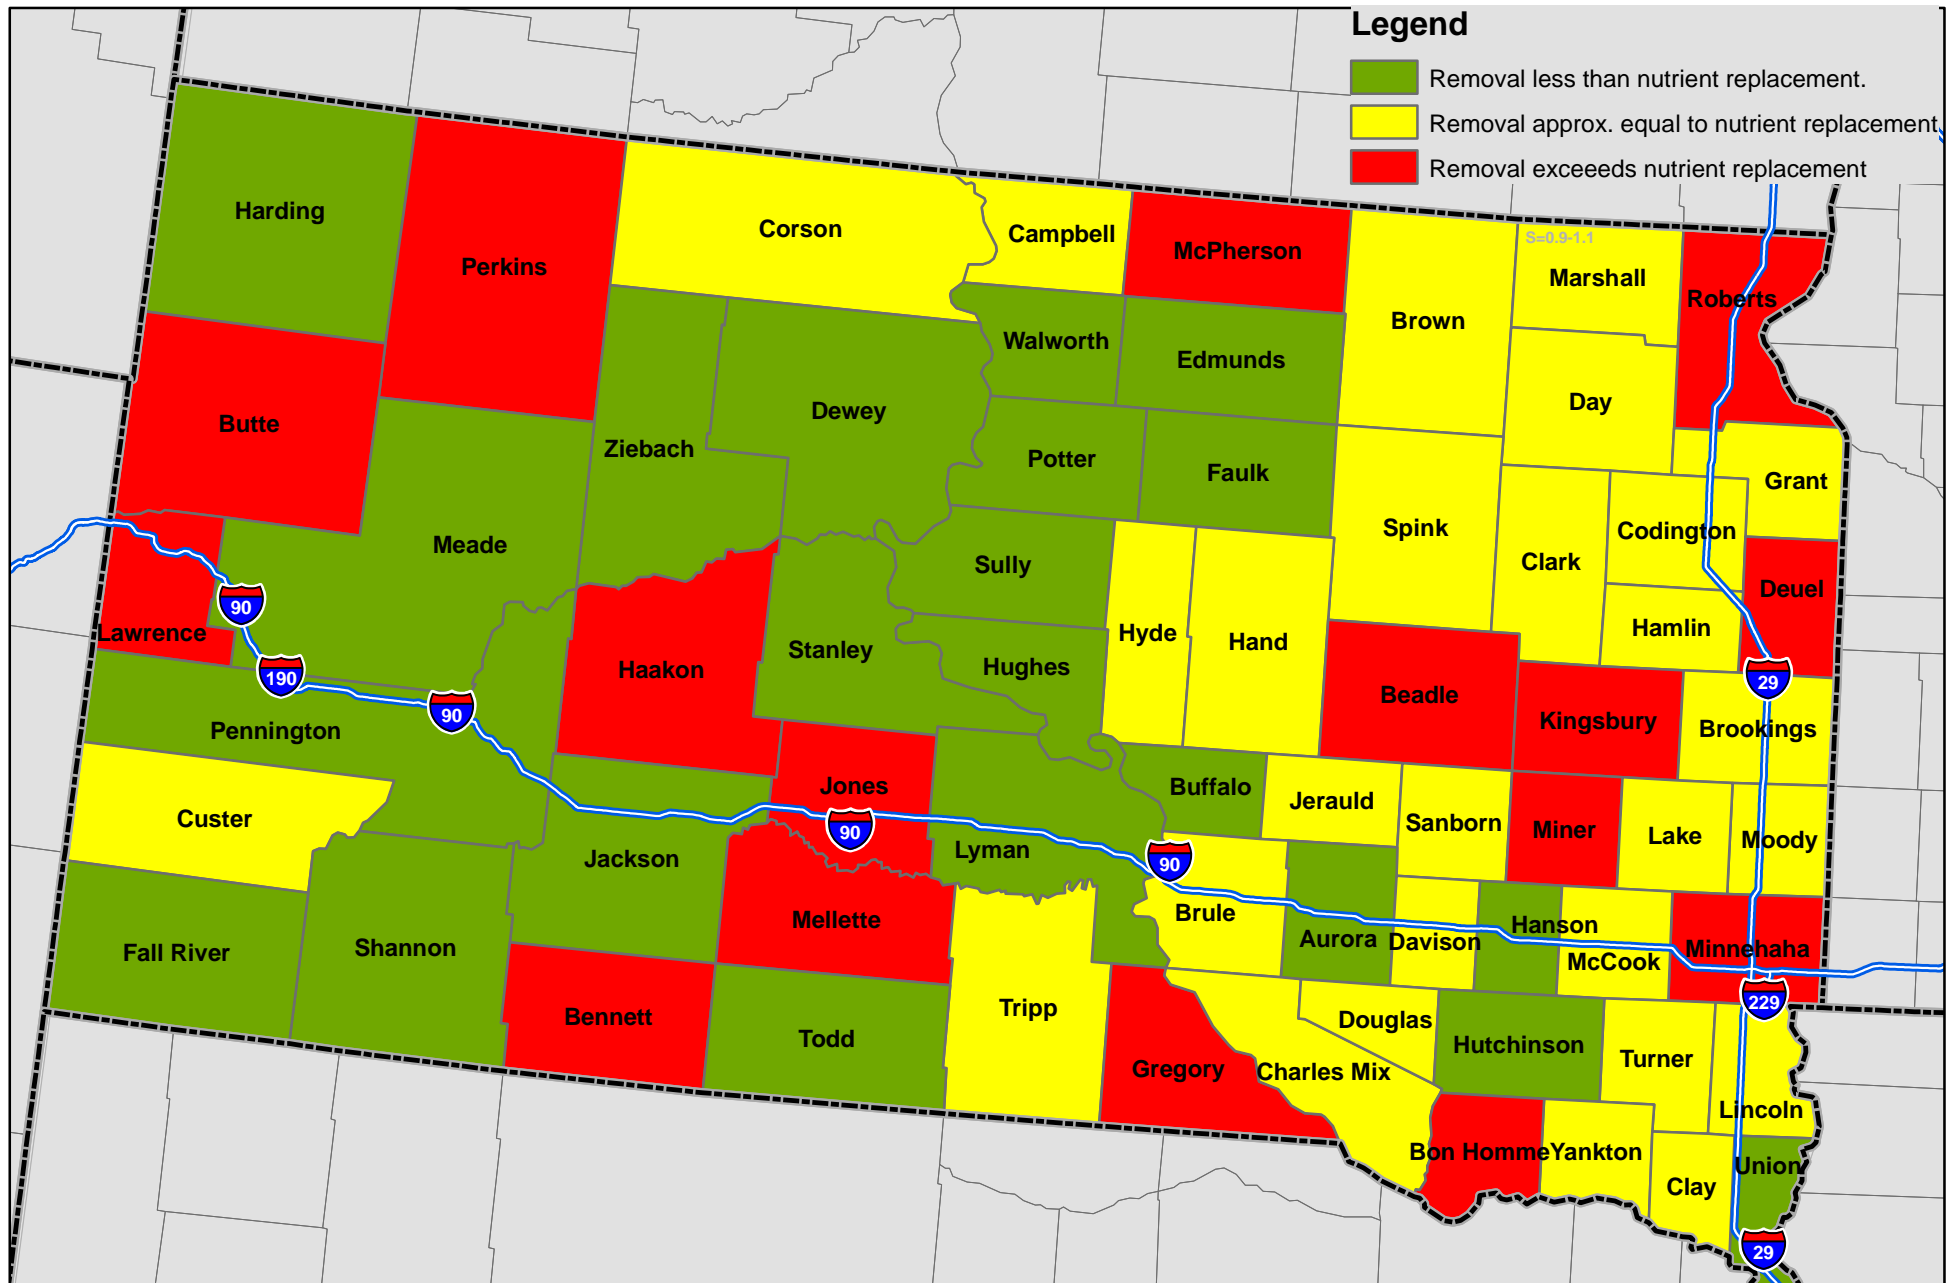

# Cornbelt P Nutrient Balance Uptake Map

Nutrient inputs for 2007  
 Nutrient removal average of 2006, 2007, and 2008

Source: IPNI and PAQ - NuGIS Project  
 August 2009