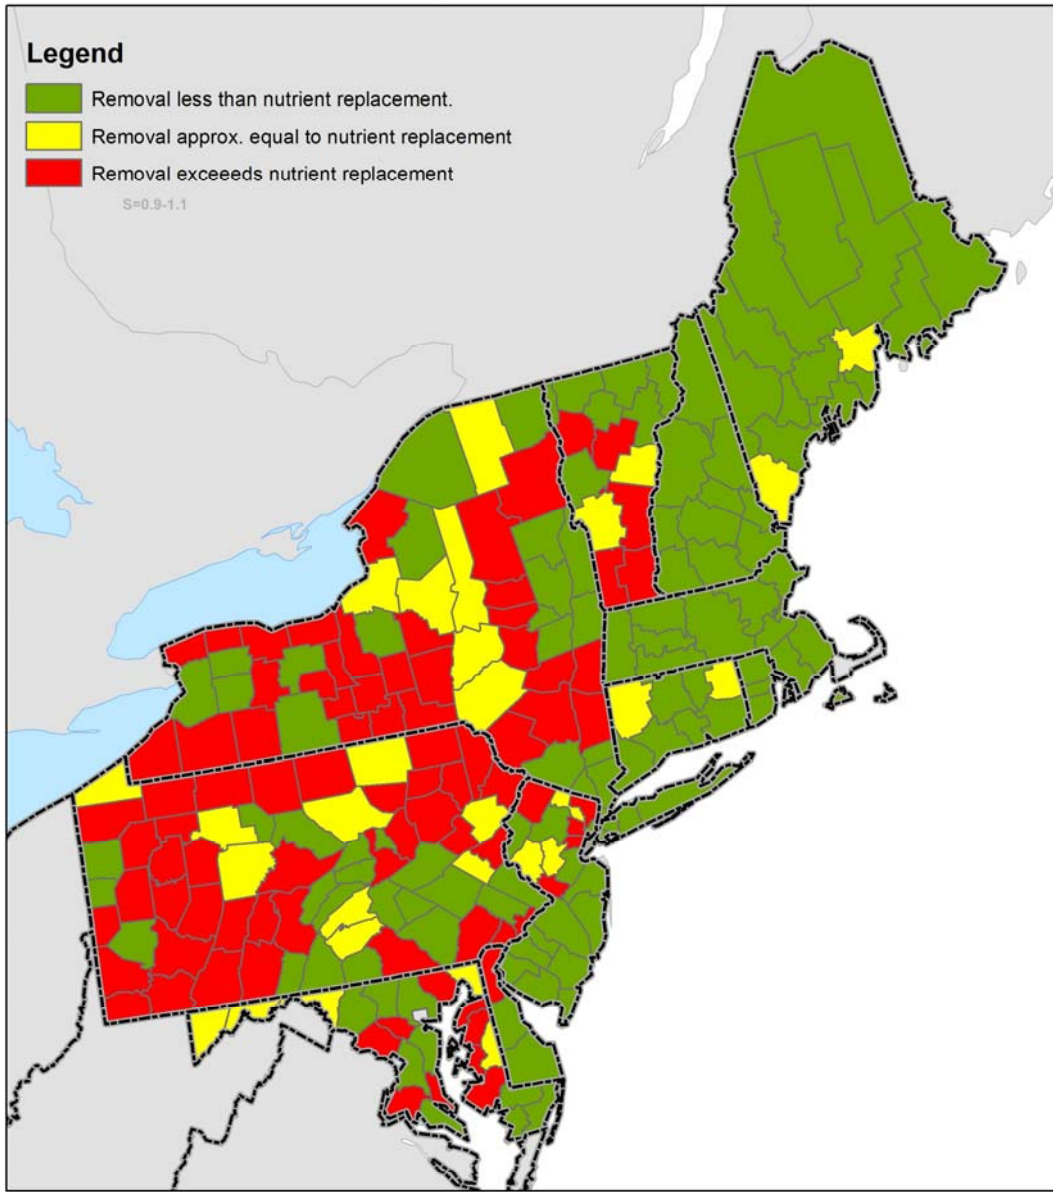

K Nutrient Balance Map

Nutrient inputs for 2007
Nutrient removal average of 2006, 2007, and 2008

Source: IPNI and PAQ - NuGIS Project
August 2009

P Nutrient Balance Map

Nutrient inputs for 2007
Nutrient removal average of 2006, 2007, and 2008

Source: IPNI and PAQ - NuGIS Project
August 2009