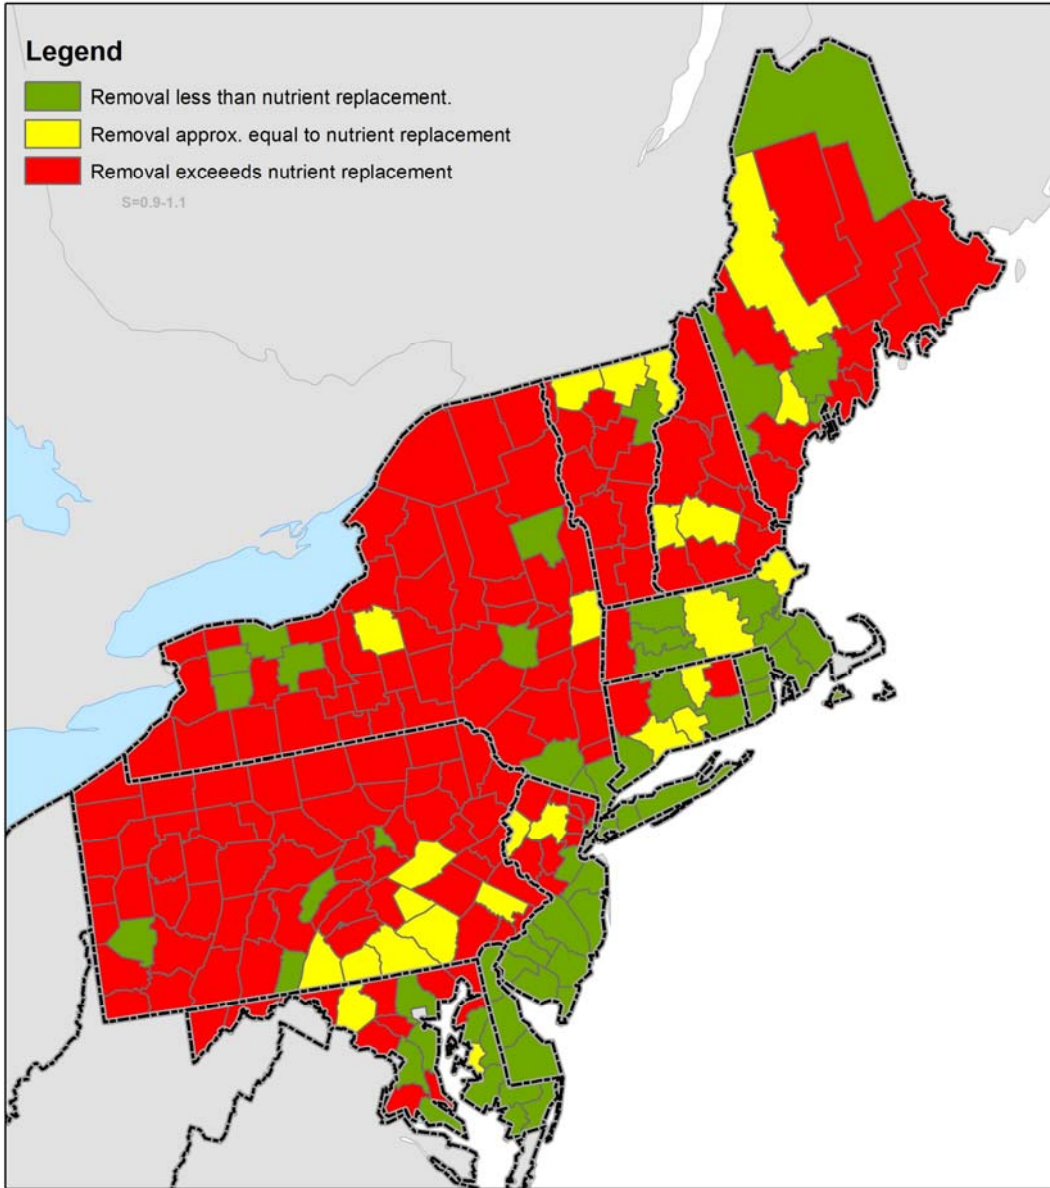

K Nutrient Balance Map

Nutrient inputs for 2007
Nutrient removal average of 2006, 2007, and 2008

Source: IPNI and PAQ - NuGIS Project
August 2009

P Nutrient Balance Map

Nutrient inputs for 2007
Nutrient removal average of 2006, 2007, and 2008

Source: IPNI and PAQ - NuGIS Project
August 2009